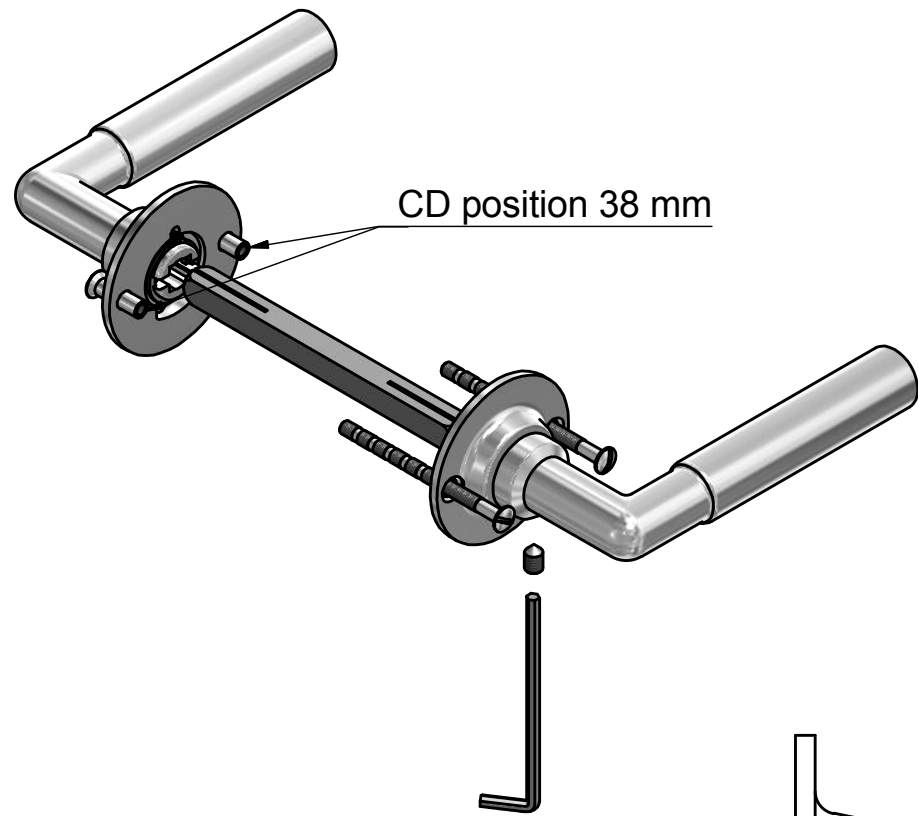

1924GRR50

solid sprung lever handle
attached to rose

56

56

50

FORMANI®		Part number:	
		Description:	
Doc no.:	0301D027 1924-GRR 50 V02.dwg	1924GRR50	Format:
Drawn by:	Christian Brimbois		Creation date:
FORMANI HOLLAND B.V. EUROPALAAN 12 6199 AB MAASTRICHT-AIRPORT NL T +31 (0)43 308 90 00 INFO@FORMANI.COM FORMANI.COM			