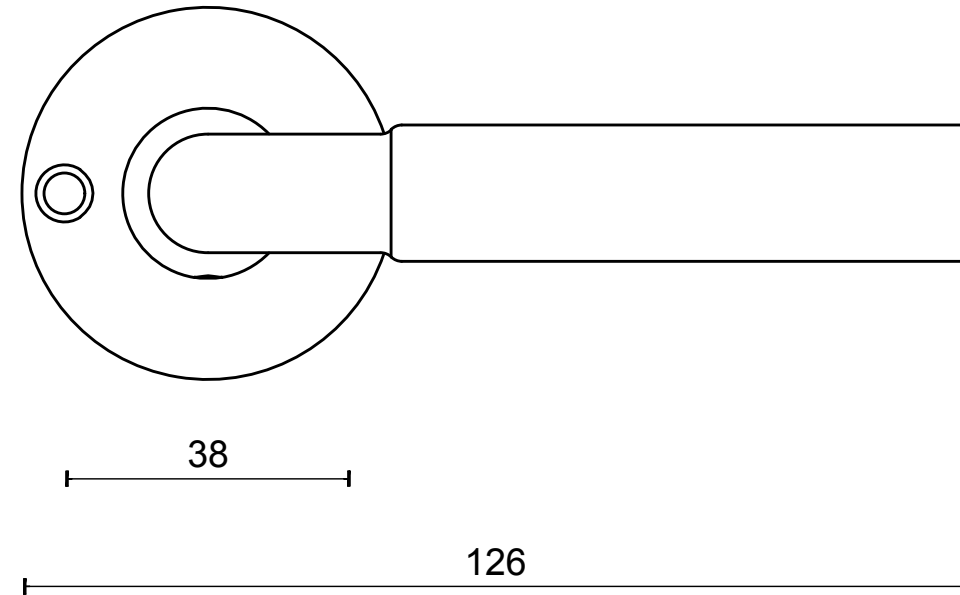

1924GRR50

solid sprung lever handle
attached to rose

56

56

50

FORMANI®		Part number:	
		Description:	
Doc no.:	0301D027 1924-GRR 50 V02.dwg	1924GRR50	Format:
Drawn by:	Christian Brimbois		Creation date:
FORMANI HOLLAND B.V. EUROPALAAN 12 6199 AB MAASTRICHT-AIRPORT NL T +31 (0)43 308 90 00 INFO@FORMANI.COM FORMANI.COM			