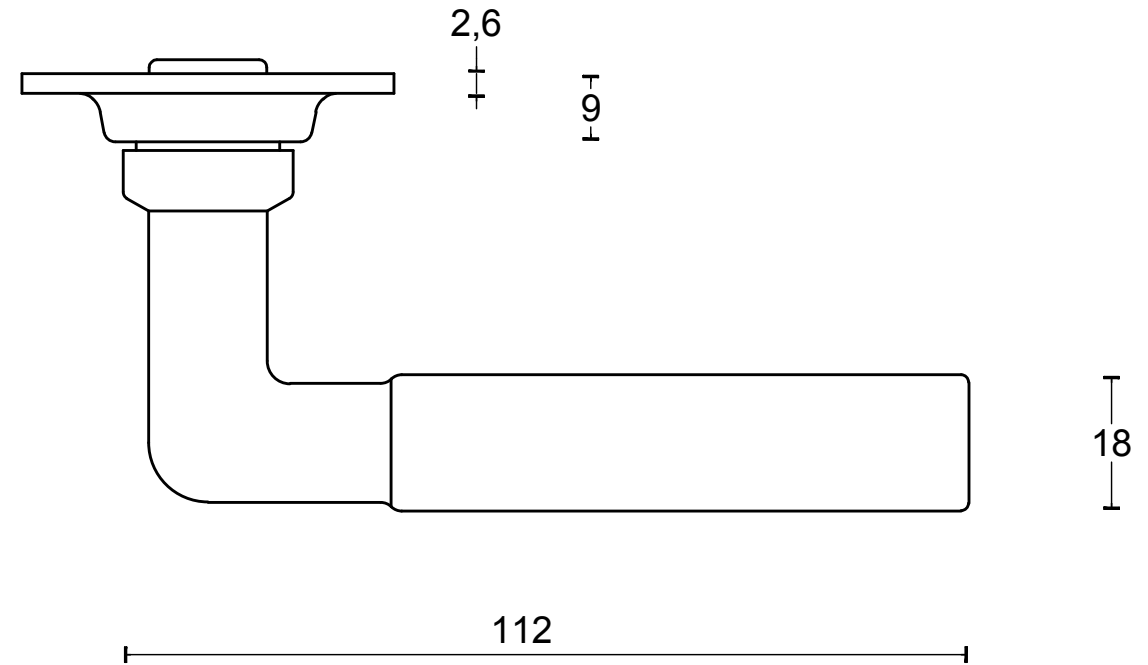

1924GRR50

solid sprung lever handle
attached to rose

56

56

50

FORMANI®		Part number:	
		Description:	
Doc no.:	0301D027 1924-GRR 50 V02.dwg	1924GRR50	Format:
Drawn by:	Christian Brimbois		Creation date:
FORMANI HOLLAND B.V. EUROPALAAN 12 6199 AB MAASTRICHT-AIRPORT NL T +31 (0)43 308 90 00 INFO@FORMANI.COM FORMANI.COM			