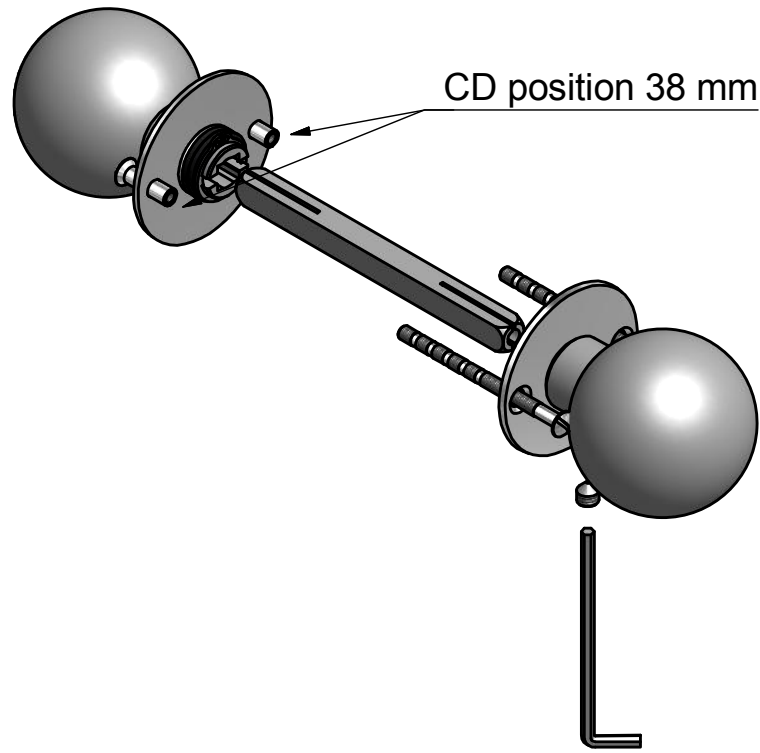

1949MRR50

unsprung knob
to operate on rose

<h1>FORMANI®</h1>		Part number:	
		<h2>1949MRR50</h2>	
Doc no.: 0301K004 1949MRR50 V02.dwg	Description:		
Drawn by: Christian Brimbois	Creation date: 19-12-2014	<h2>A3</h2>	
FORMANI HOLLAND B.V. EUROPALAAN 12 6199 AB MAASTRICHT-AIRPORT NL T +31 (0)43 308 90 00 INFO@FORMANI.COM FORMANI.COM			