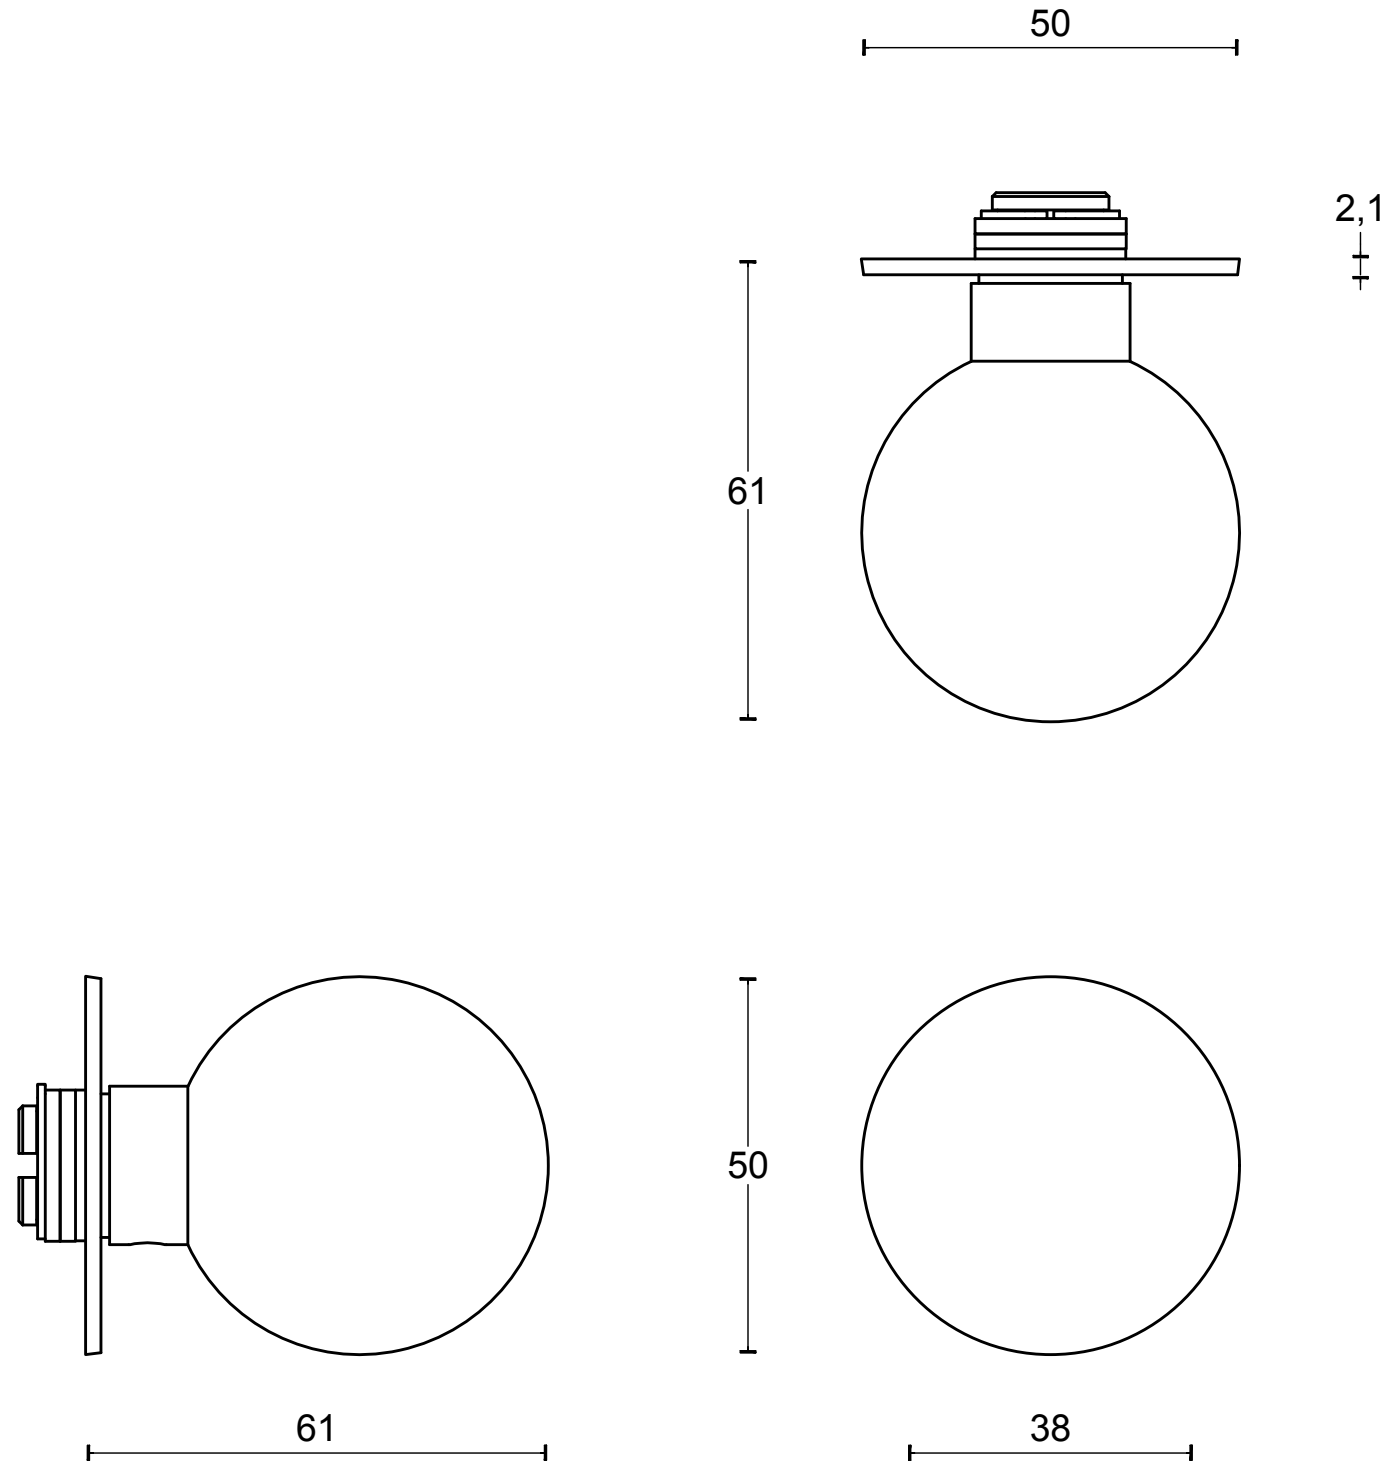

1949MRR50

unsprung knob
to operate on rose

<h1>FORMANI®</h1>		Part number:	
		<h2>1949MRR50</h2>	
Doc no.: 0301K004 1949MRR50 V02.dwg	Description:		
Drawn by: Christian Brimbois	Creation date: 19-12-2014	<h2>A3</h2>	
FORMANI HOLLAND B.V. EUROPALAAN 12 6199 AB MAASTRICHT-AIRPORT NL T +31 (0)43 308 90 00 INFO@FORMANI.COM FORMANI.COM			