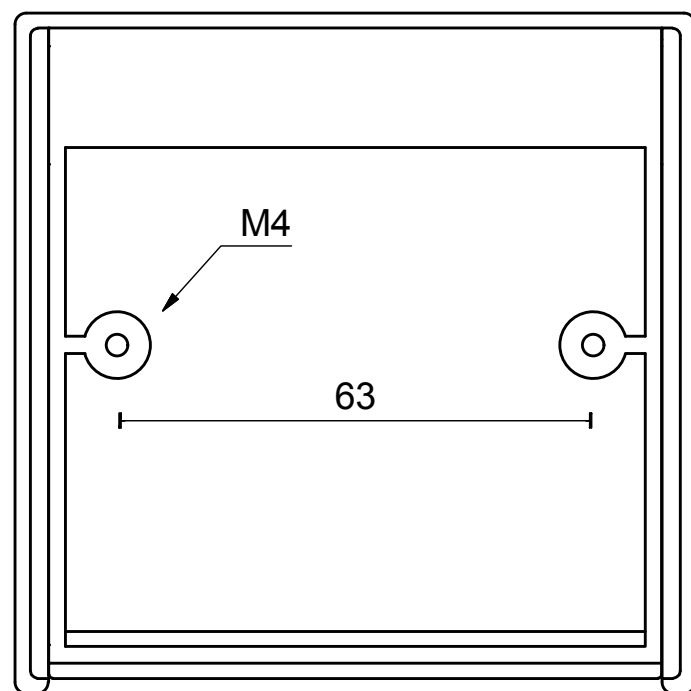

MN926

flush pull for glue fitting

FORMANI®		Part number:	
Doc no.: 0604M135 MN926 V01.dwg		MN926	Format:
Drawn by: Christian Brimbois	Creation date: 26-1-2016		A3
FORMANI HOLLAND B.V. EUROPALAAN 12 6199 AB MAASTRICHT-AIRPORT NL T +31 (0)43 308 90 00 INFO@FORMANI.COM FORMANI.COM			