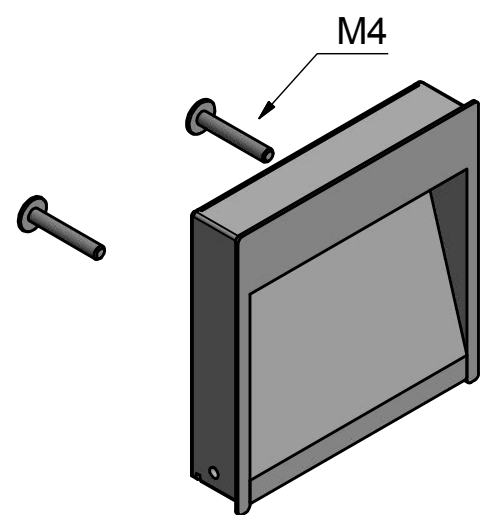

MN926

flush pull for glue fitting

FORMANI®		Part number:	
Doc no.: 0604M135 MN926 V01.dwg		MN926	Format:
Drawn by: Christian Brimbois	Creation date: 26-1-2016		A3
FORMANI HOLLAND B.V. EUROPALAAN 12 6199 AB MAASTRICHT-AIRPORT NL T +31 (0)43 308 90 00 INFO@FORMANI.COM FORMANI.COM			