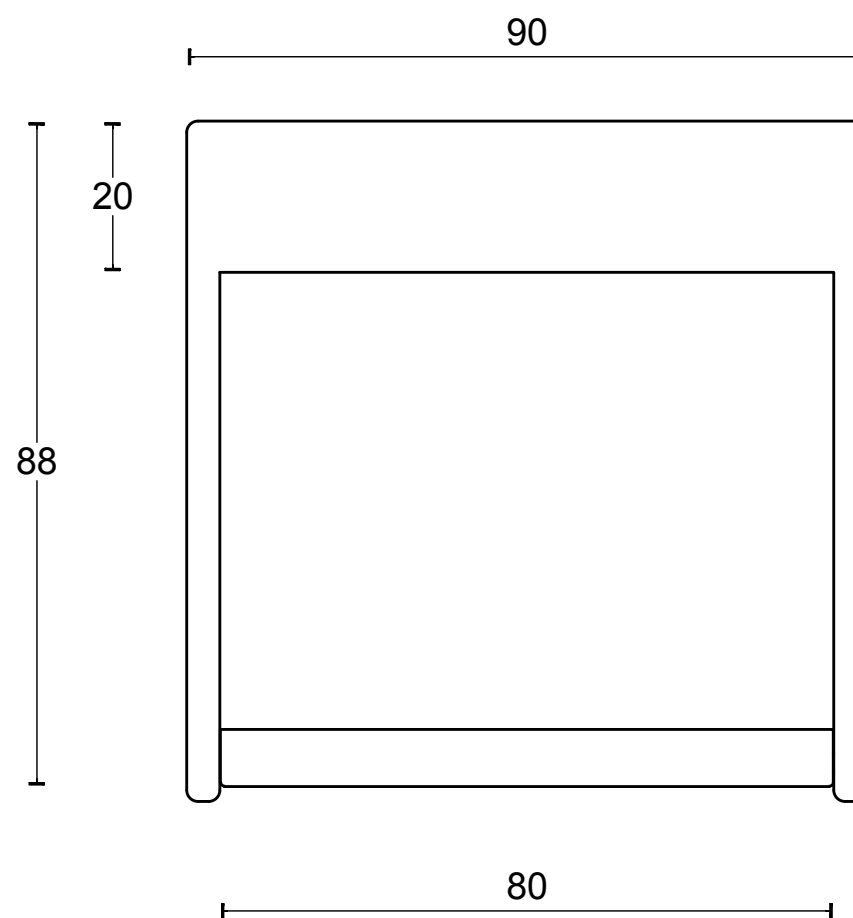

MN926

flush pull for glue fitting

FORMANI®		Part number:	
Doc no.: 0604M135 MN926 V01.dwg		MN926	Format:
Drawn by: Christian Brimbois	Creation date: 26-1-2016		A3
FORMANI HOLLAND B.V. EUROPALAAN 12 6199 AB MAASTRICHT-AIRPORT NL T +31 (0)43 308 90 00 INFO@FORMANI.COM FORMANI.COM			