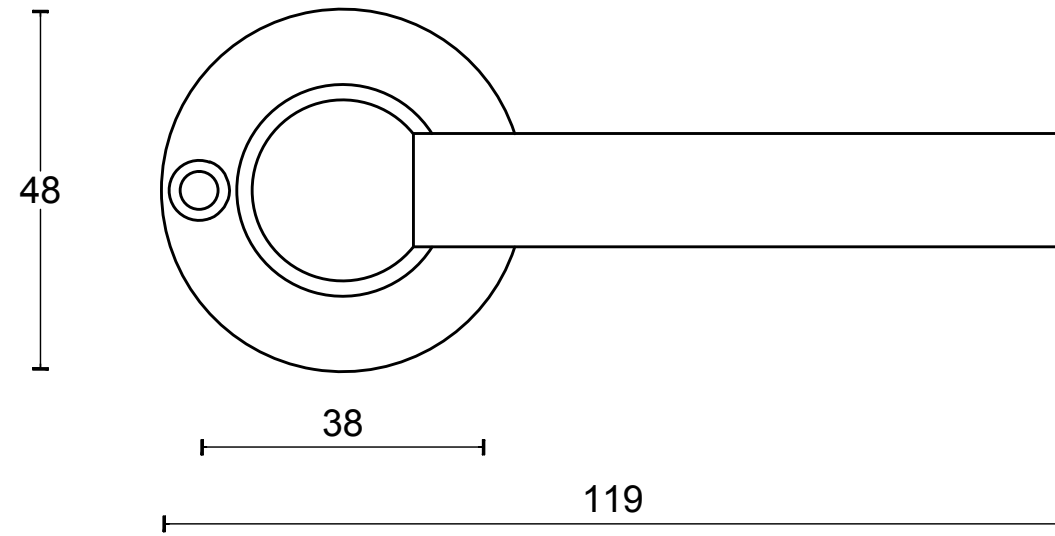

# FVL100/48

unsprung lever handle on rose  
stainless steel

<b>FORMANI®</b>		Part number: <b>1501D081 FVL100 48 V02</b>	
		Description: <b>FVL100/48</b>	
Doc no.: 1501D081 FVL100 48 V02.dwg		<b>A3</b>	Format:
Drawn by: Christian Brimbois	Creation date: 14-11-2014		
FORMANI HOLLAND B.V. EUROPALAAN 12 6199 AB MAASTRICHT AIRPORT NL T +31 (0)43 308 90 00 INFO@FORMANI.COM FORMANI.COM			