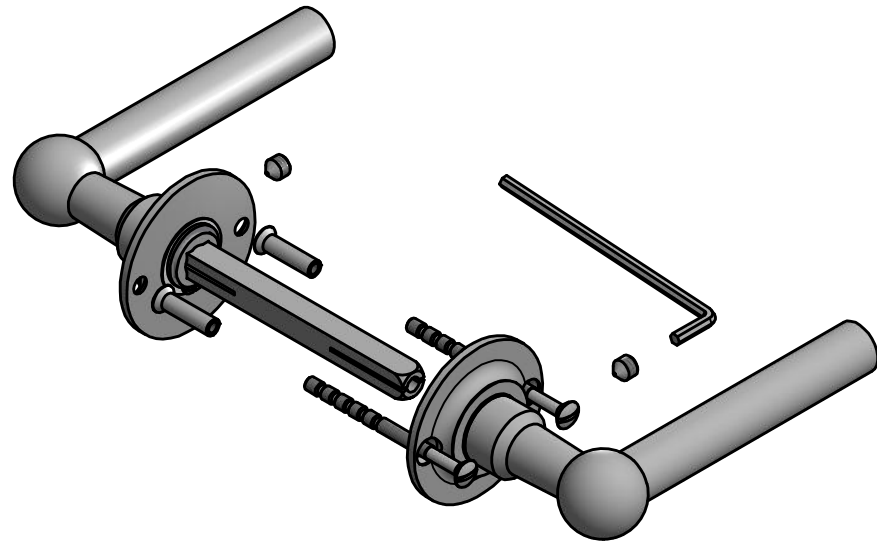

# FVL100/48

unsprung lever handle on rose  
stainless steel

<b>FORMANI®</b>		Part number: <b>1501D081 FVL100 48 V02</b>	
		Description: <b>FVL100/48</b>	
Doc no.: 1501D081 FVL100 48 V02.dwg		<b>A3</b>	Format:
Drawn by: Christian Brimbois	Creation date: 14-11-2014		
FORMANI HOLLAND B.V. EUROPALAAN 12 6199 AB MAASTRICHT AIRPORT NL T +31 (0)43 308 90 00 INFO@FORMANI.COM FORMANI.COM			