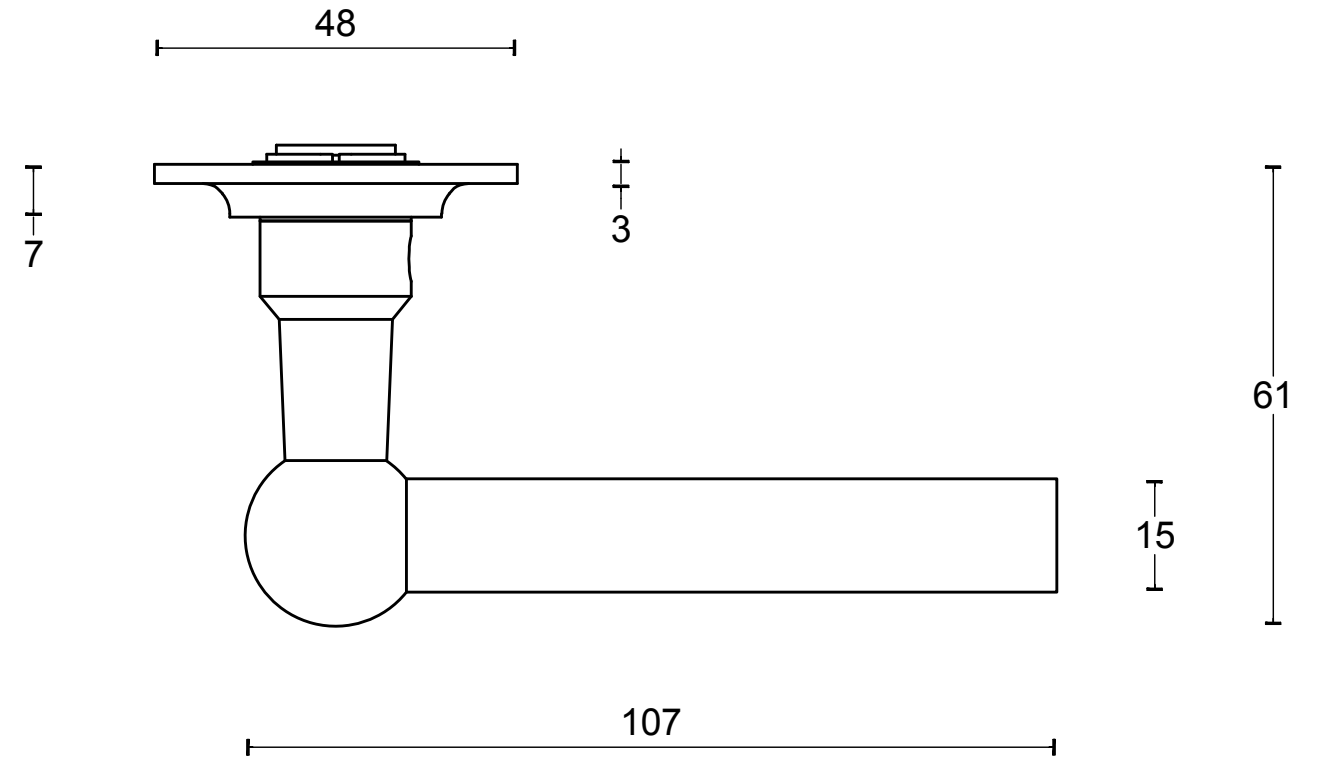

# FVL100/48

unsprung lever handle on rose  
stainless steel

<b>FORMANI®</b>		Part number: <b>1501D081 FVL100 48 V02</b>	
		Description: <b>FVL100/48</b>	
Doc no.: 1501D081 FVL100 48 V02.dwg		<b>A3</b>	Format:
Drawn by: Christian Brimbois	Creation date: 14-11-2014		
FORMANI HOLLAND B.V. EUROPALAAN 12 6199 AB MAASTRICHT AIRPORT NL T +31 (0)43 308 90 00 INFO@FORMANI.COM FORMANI.COM			