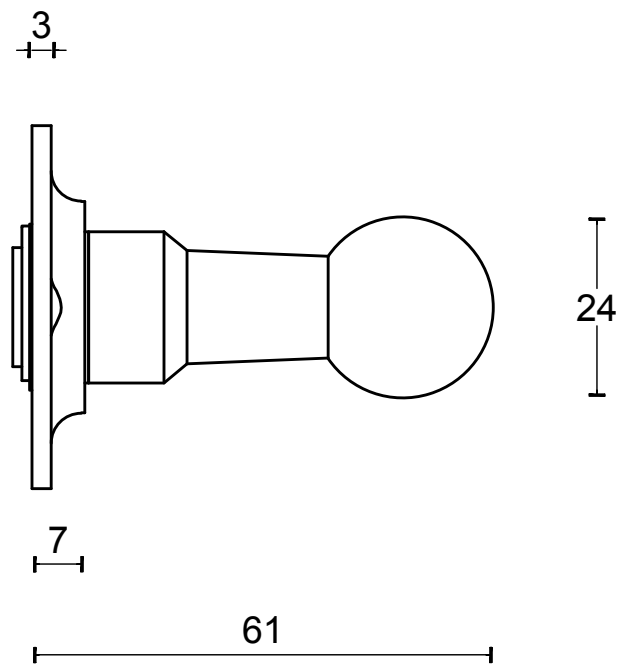

# FVL100/48

unsprung lever handle on rose  
stainless steel

<b>FORMANI®</b>		Part number: <b>1501D081 FVL100 48 V02</b>	
		Description: <b>FVL100/48</b>	
Doc no.: 1501D081 FVL100 48 V02.dwg		<b>A3</b>	Format:
Drawn by: Christian Brimbois	Creation date: 14-11-2014		
FORMANI HOLLAND B.V. EUROPALAAN 12 6199 AB MAASTRICHT AIRPORT NL T +31 (0)43 308 90 00 INFO@FORMANI.COM FORMANI.COM			