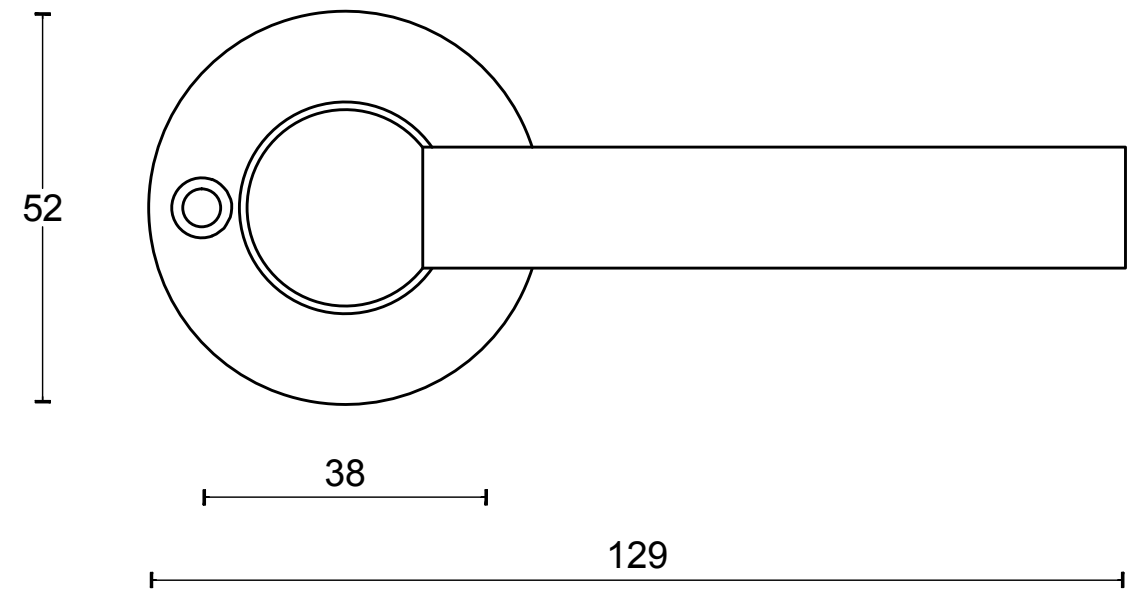

FVL110/52

solid unsprung lever handle on rose
stainless steel

FORMANI®		Part number:	
		Description:	
Doc no.: 1501D083 FVL110 52 V03.dwg		FVL110/52	Format:
Drawn by: Christian Brimbois	Creation date: 14-11-2014		A3
FORMANI HOLLAND B.V. EUROPALAAN 12 6199 AB MAASTRICHT AIRPORT NL T +31 (0)43 308 90 00 INFO@FORMANI.COM FORMANI.COM			