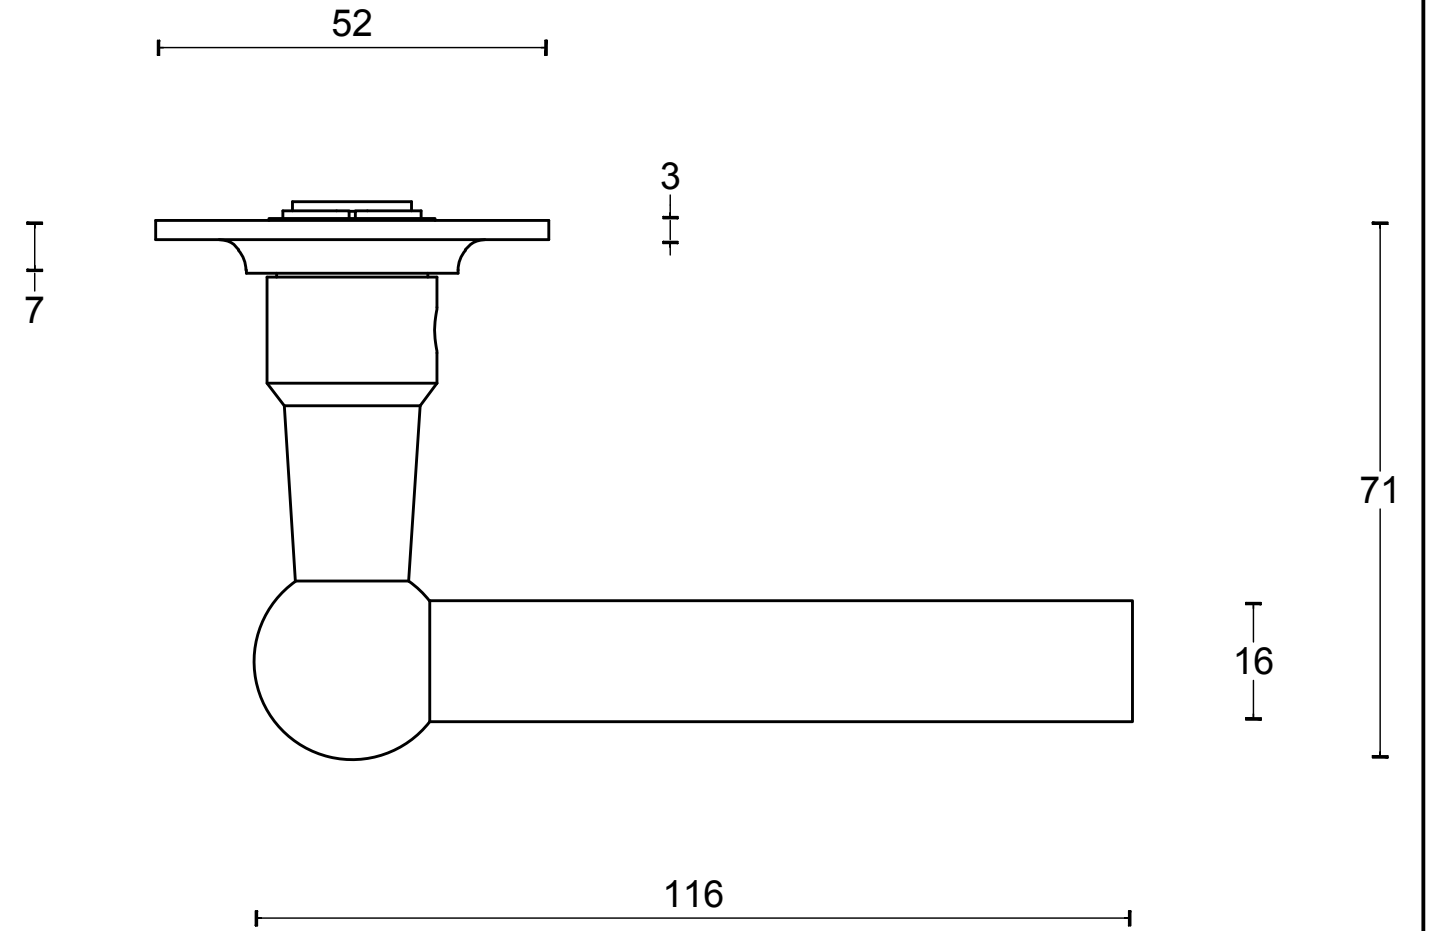

FVL110/52

solid unsprung lever handle on rose
stainless steel

FORMANI®		Part number:	
		Description:	
Doc no.: 1501D083 FVL110 52 V03.dwg		FVL110/52	Format:
Drawn by: Christian Brimbois	Creation date: 14-11-2014		A3
FORMANI HOLLAND B.V. EUROPALAAN 12 6199 AB MAASTRICHT AIRPORT NL T +31 (0)43 308 90 00 INFO@FORMANI.COM FORMANI.COM			