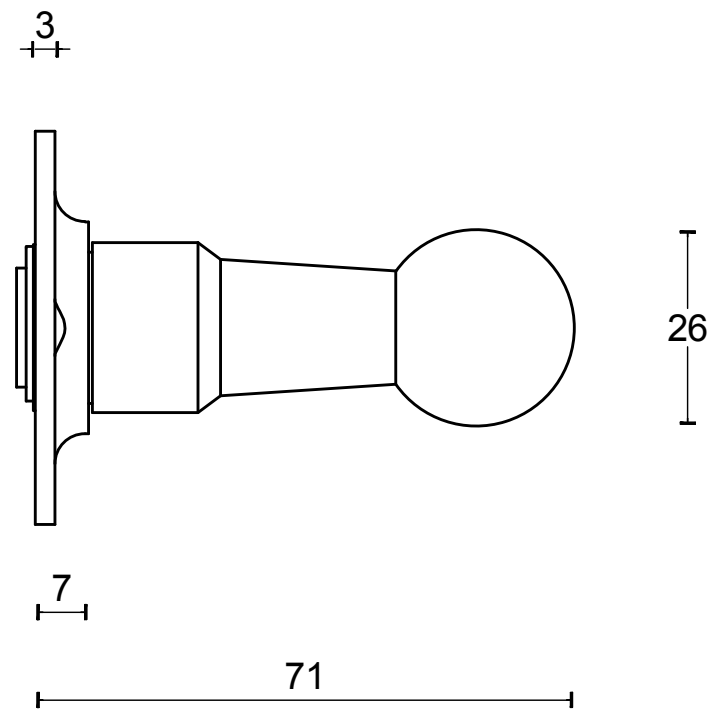

FVL110/52

solid unsprung lever handle on rose
stainless steel

FORMANI®		Part number:	
		Description:	
Doc no.: 1501D083 FVL110 52 V03.dwg		FVL110/52	Format:
Drawn by: Christian Brimbois	Creation date: 14-11-2014		A3
FORMANI HOLLAND B.V. EUROPALAAN 12 6199 AB MAASTRICHT AIRPORT NL T +31 (0)43 308 90 00 INFO@FORMANI.COM FORMANI.COM			