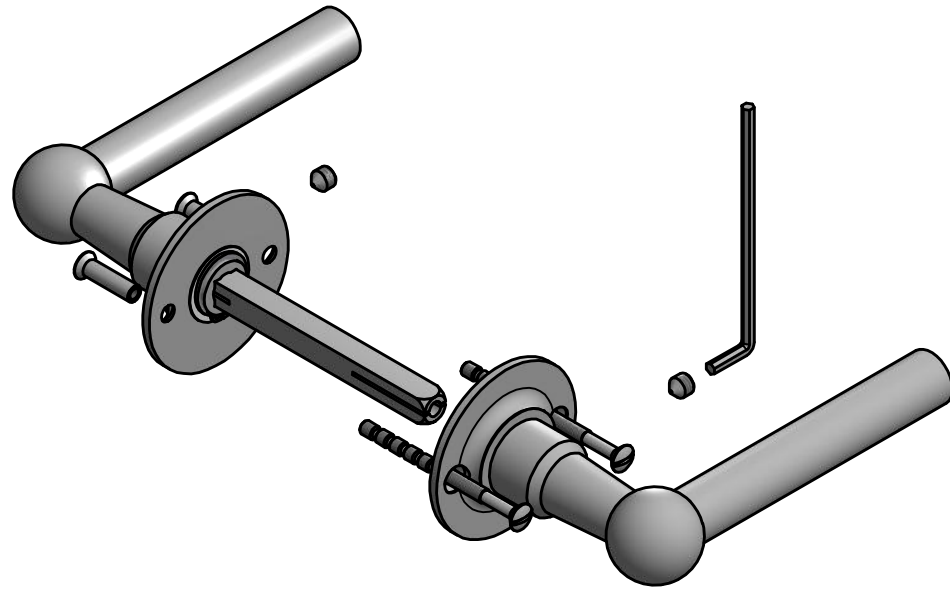

FVL110/52

solid unsprung lever handle on rose
stainless steel

FORMANI®		Part number:	
		Description:	
Doc no.: 1501D083 FVL110 52 V03.dwg		FVL110/52	Format:
Drawn by: Christian Brimbois	Creation date: 14-11-2014		A3
FORMANI HOLLAND B.V. EUROPALAAN 12 6199 AB MAASTRICHT AIRPORT NL T +31 (0)43 308 90 00 INFO@FORMANI.COM FORMANI.COM			