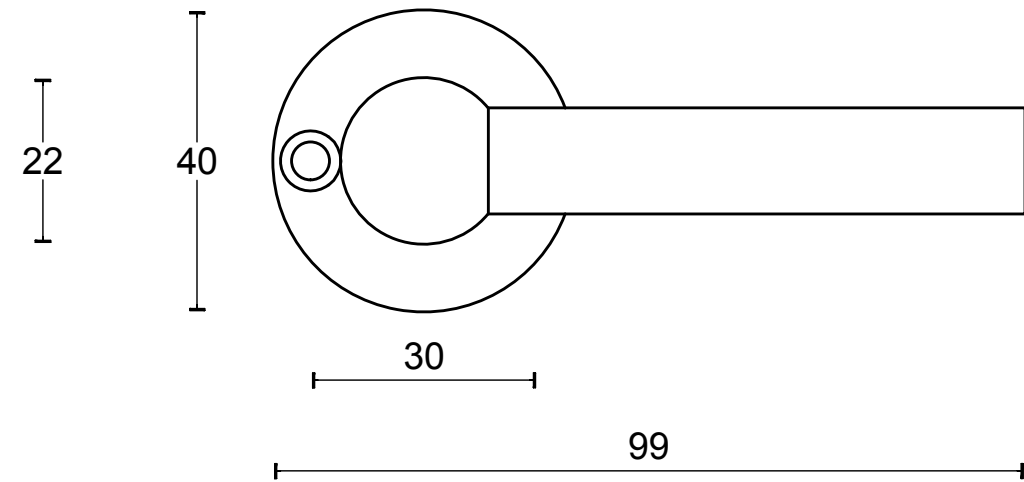

FVL85/40

unsprung lever handle on rose
stainless steel

FORMANI [®]		Part number:	
		Description:	
Doc no.: 1501D087 FVL85 40 V02.dwg	FVL85/40		Format:
Drawn by: Christian Brimbois Creation date: 12-11-2014			A3
FORMANI HOLLAND B.V. EUROPALAAN 12 6199 AB MAASTRICHT-AIRPORT NL T +31 (0)43 308 90 00 INFO@FORMANI.COM FORMANI.COM			