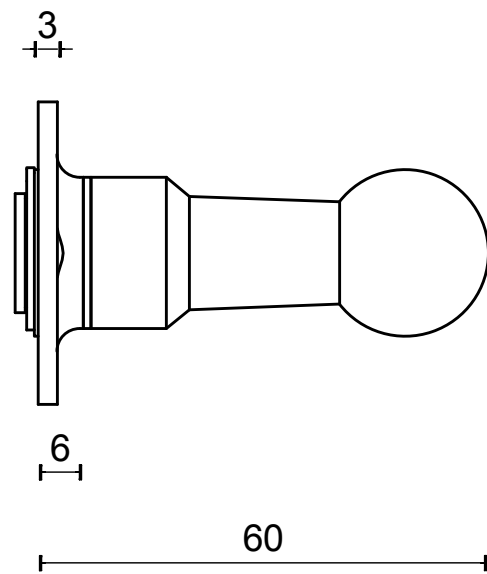

FVL85/40

unsprung lever handle on rose
stainless steel

FORMANI [®]		Part number:	
		Description:	
Doc no.: 1501D087 FVL85 40 V02.dwg	FVL85/40		Format:
Drawn by: Christian Brimbois Creation date: 12-11-2014			A3
FORMANI HOLLAND B.V. EUROPALAAN 12 6199 AB MAASTRICHT-AIRPORT NL T +31 (0)43 308 90 00 INFO@FORMANI.COM FORMANI.COM			