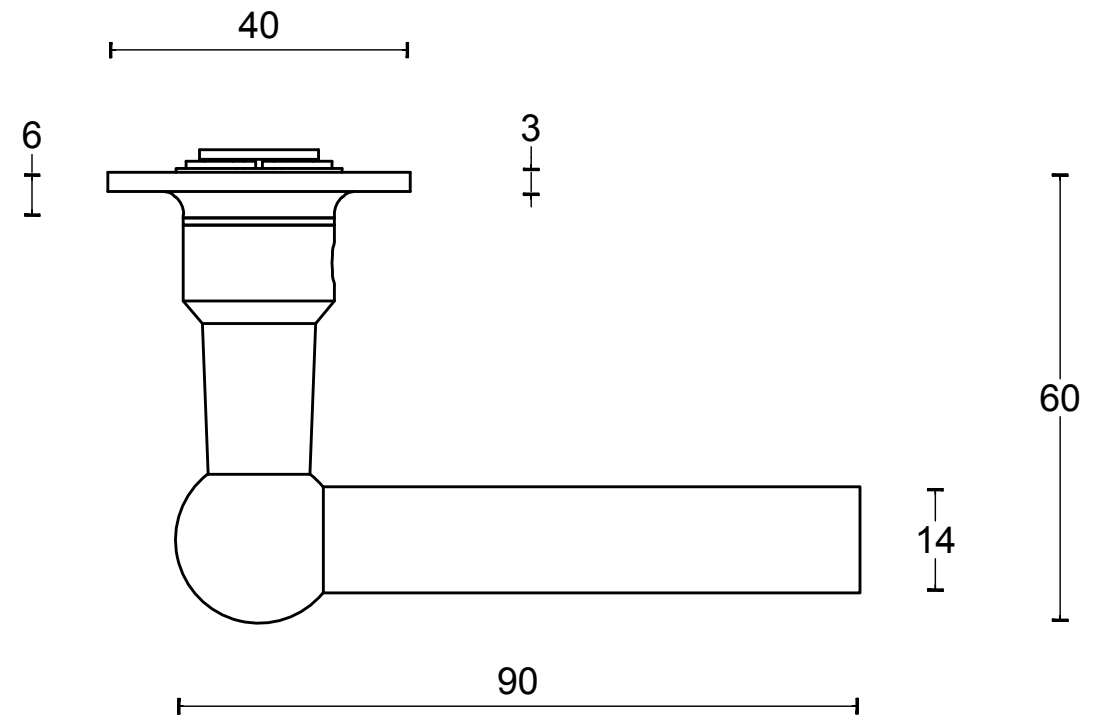

FVL85/40

unsprung lever handle on rose
stainless steel

FORMANI [®]		Part number:	
		Description:	
Doc no.: 1501D087 FVL85 40 V02.dwg	FVL85/40		Format:
Drawn by: Christian Brimbois Creation date: 12-11-2014			A3
FORMANI HOLLAND B.V. EUROPALAAN 12 6199 AB MAASTRICHT-AIRPORT NL T +31 (0)43 308 90 00 INFO@FORMANI.COM FORMANI.COM			