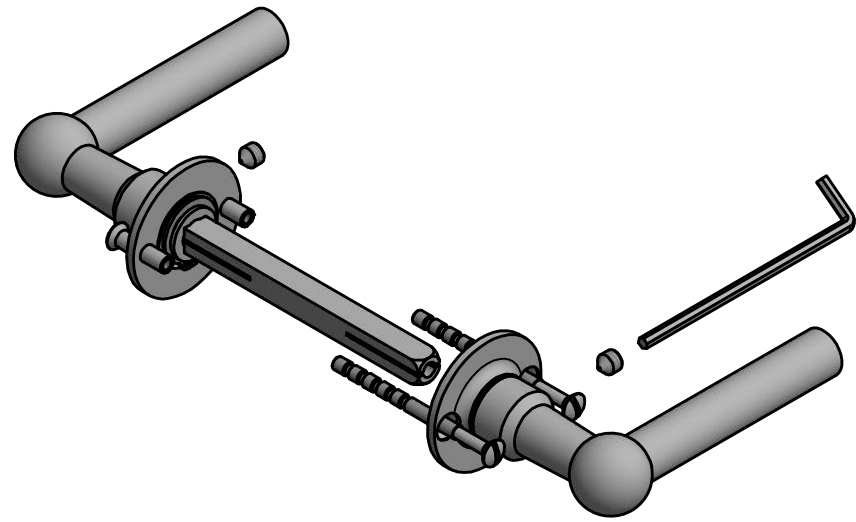

FVL85/40

unsprung lever handle on rose
stainless steel

FORMANI [®]		Part number:	
		Description:	
Doc no.: 1501D087 FVL85 40 V02.dwg	FVL85/40		Format:
Drawn by: Christian Brimbois Creation date: 12-11-2014			A3
FORMANI HOLLAND B.V. EUROPALAAN 12 6199 AB MAASTRICHT-AIRPORT NL T +31 (0)43 308 90 00 INFO@FORMANI.COM FORMANI.COM			