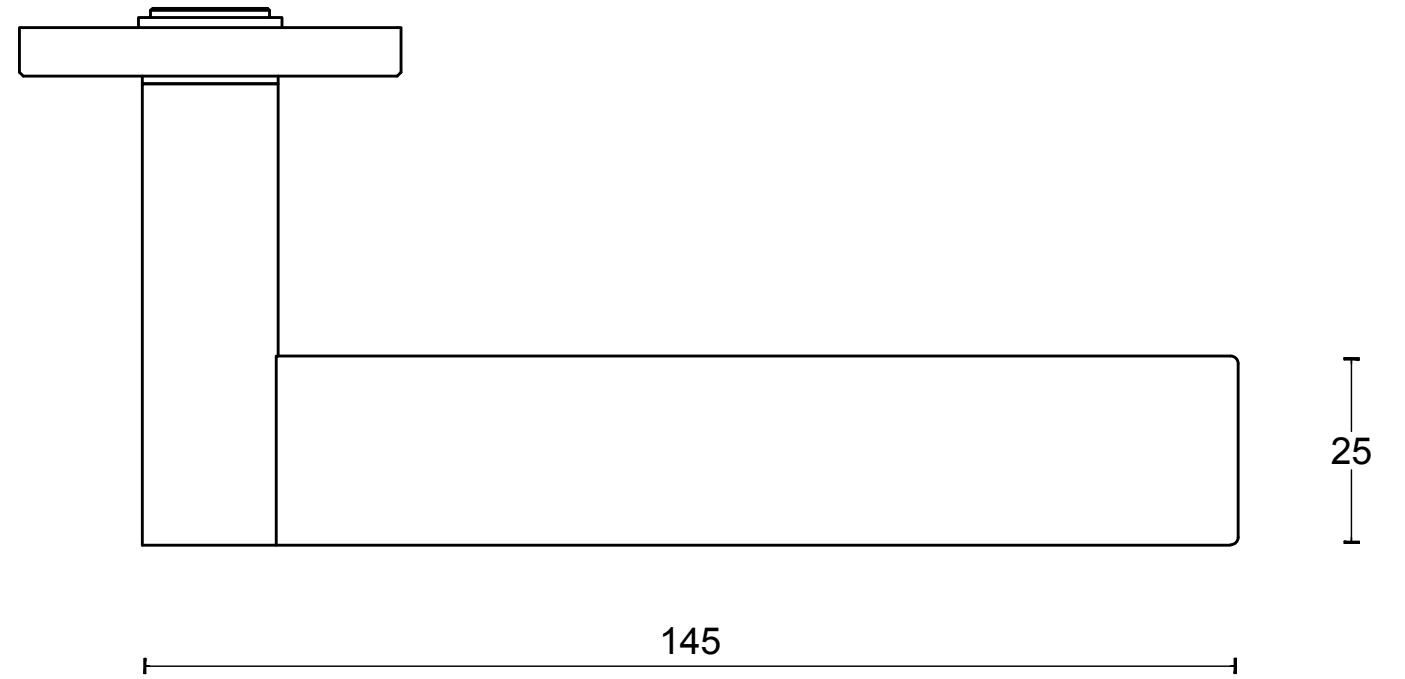

# EGQ50

solid unsprung lever  
handle on rose  
stainless steel

6

FORMANI®		Part number:	
		Description: <b>EGQ50</b>	
Doc no.: 1501D090 A EGQ50 V02.dwg	Drawn by: Christian Brimbois	Creation date: 31-8-2017	Format: <b>A3</b>
FORMANI HOLLAND B.V. EUROPALAAN 12 6199 AB MAASTRICHT-AIRPORT NL T +31 (0)43 308 90 00 INFO@FORMANI.COM FORMANI.COM			