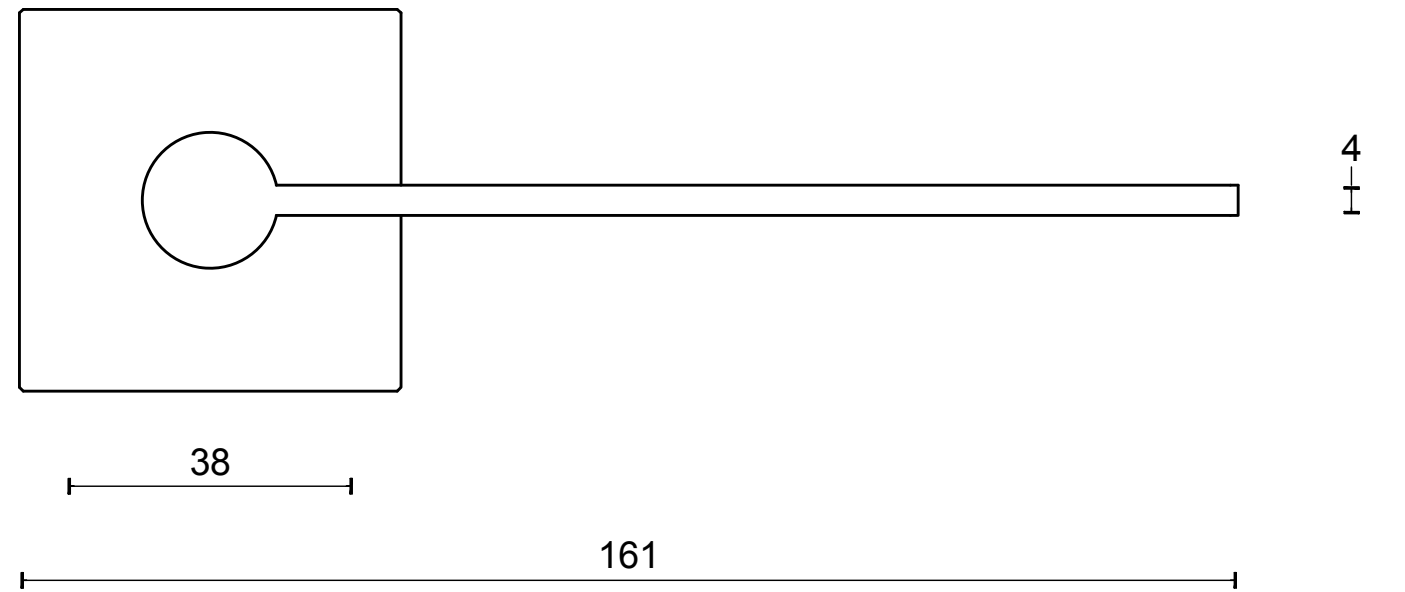

# EGQ50

solid unsprung lever  
handle on rose  
stainless steel

6

FORMANI®		Part number:	
		Description: <b>EGQ50</b>	
Doc no.: 1501D090 A EGQ50 V02.dwg	Drawn by: Christian Brimbois	Creation date: 31-8-2017	Format: <b>A3</b>
FORMANI HOLLAND B.V. EUROPALAAN 12 6199 AB MAASTRICHT-AIRPORT NL T +31 (0)43 308 90 00 INFO@FORMANI.COM FORMANI.COM			