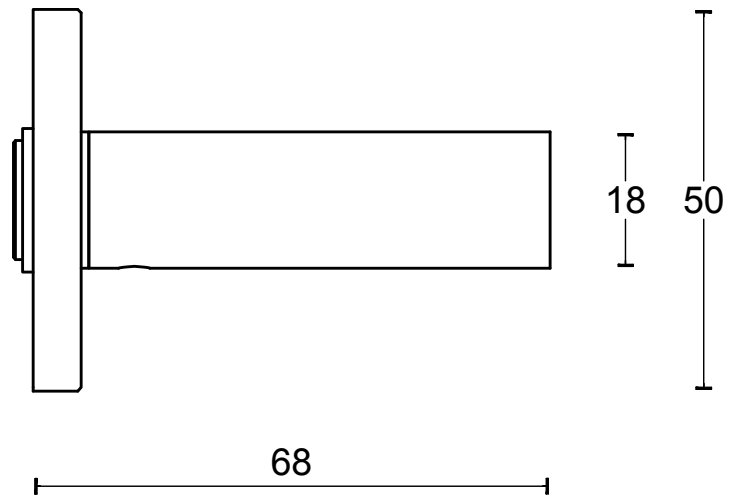

# EGQ50

solid unsprung lever  
handle on rose  
stainless steel

6

FORMANI®		Part number:	
		Description: <b>EGQ50</b>	
Doc no.: 1501D090 A EGQ50 V02.dwg	Drawn by: Christian Brimbois	Creation date: 31-8-2017	Format: <b>A3</b>
FORMANI HOLLAND B.V. EUROPALAAN 12 6199 AB MAASTRICHT-AIRPORT NL T +31 (0)43 308 90 00 INFO@FORMANI.COM FORMANI.COM			