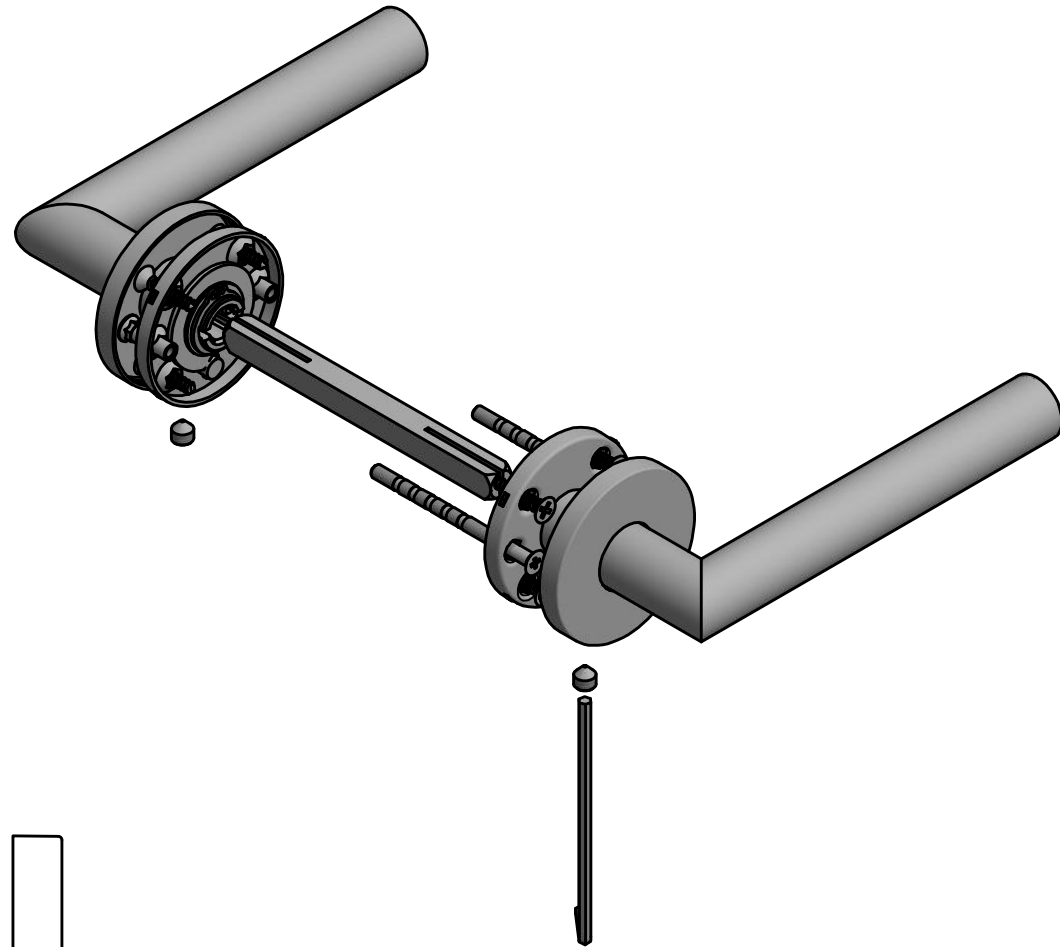

# LBII-19

sprung lever handle attached to rose  
with stainless steel sub-rose  
stainless steel

6

65

19

135

52

38

151

EN 1906: 2012  
37-0030B  
SKG .0338.8049.ENG  
door thickness 38 - 45 mm

FORMANI®		Part number:	
		Description: <b>LBII-19</b>	
Doc no.: 1501D142 LB-II 19 V01.dwg	Drawn by: Christian Brimbois	Creation date: 13-4-2016	Format: <b>A3</b>
FORMANI HOLLAND B.V. EUROPALAAN 12 6199 AB MAASTRICHT-AIRPORT NL T +31 (0)43 308 90 00 INFO@FORMANI.COM FORMANI.COM			