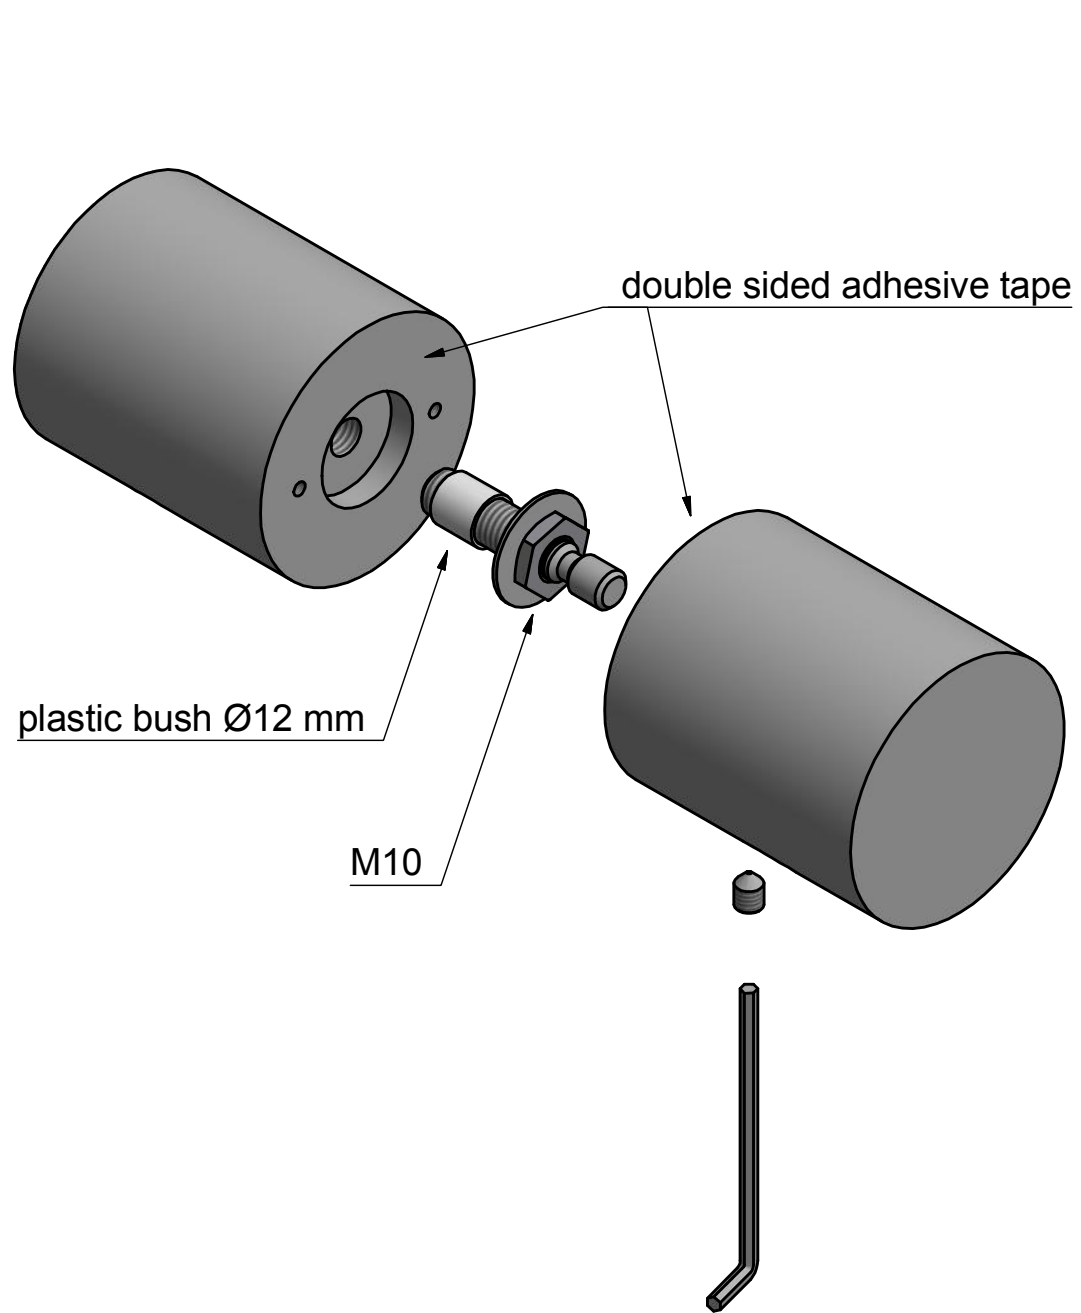

LB60G

set of solid knobs for glass door
fixed
stainless steel

FORMANI®		Part number:	
		Description:	
Doc no.:	1502K033 7 LB60G V02.dwg	LB60G	Format:
Drawn by:	Christian Brimbois		Creation date:
FORMANI HOLLAND B.V. EUROPALAAN 12 6199 AB MAASTRICHT-AIRPORT NL T +31 (0)43 308 90 00 INFO@FORMANI.COM FORMANI.COM			