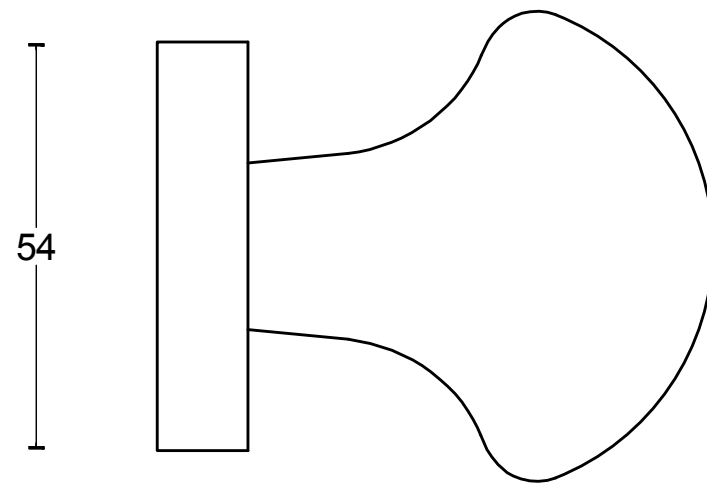

LB507V

solid front door knob
stainless steel

FORMANI®		Part number:	
		Description:	
Doc no.:	1502K036 LB507V V01.dwg	LB507V	Format:
Drawn by:	Christian Brimbois		Creation date:
FORMANI HOLLAND B.V. EUROPALAAN 12 6199 AB MAASTRICHT-AIRPORT NL T +31 (0)43 308 90 00 INFO@FORMANI.COM FORMANI.COM			