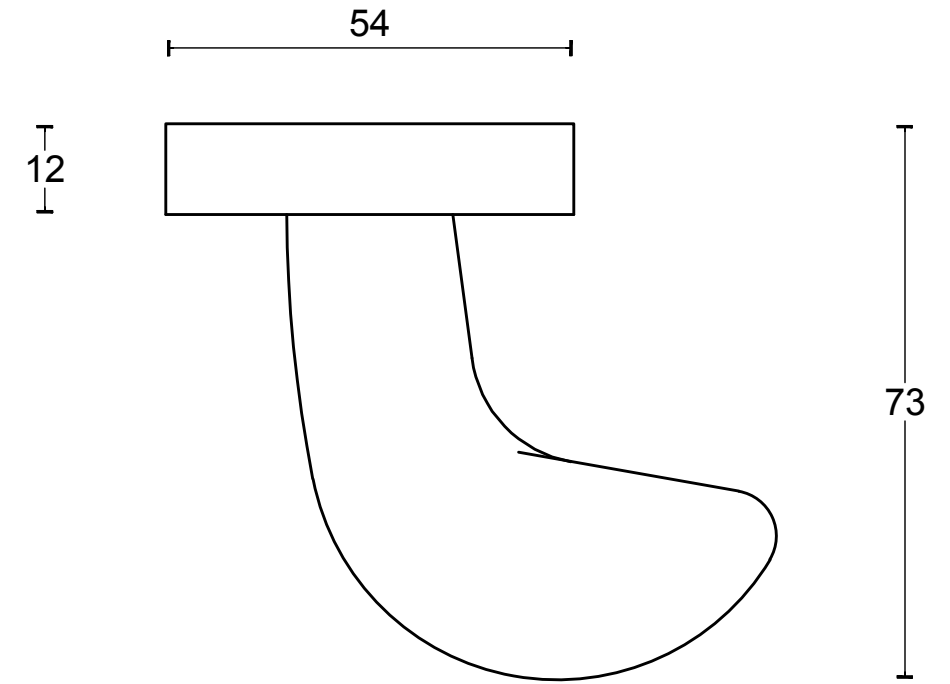

LB507V

solid front door knob
stainless steel

FORMANI®		Part number:	
		Description:	
Doc no.:	1502K036 LB507V V01.dwg	LB507V	Format:
Drawn by:	Christian Brimbois		Creation date:
FORMANI HOLLAND B.V. EUROPALAAN 12 6199 AB MAASTRICHT-AIRPORT NL T +31 (0)43 308 90 00 INFO@FORMANI.COM FORMANI.COM			