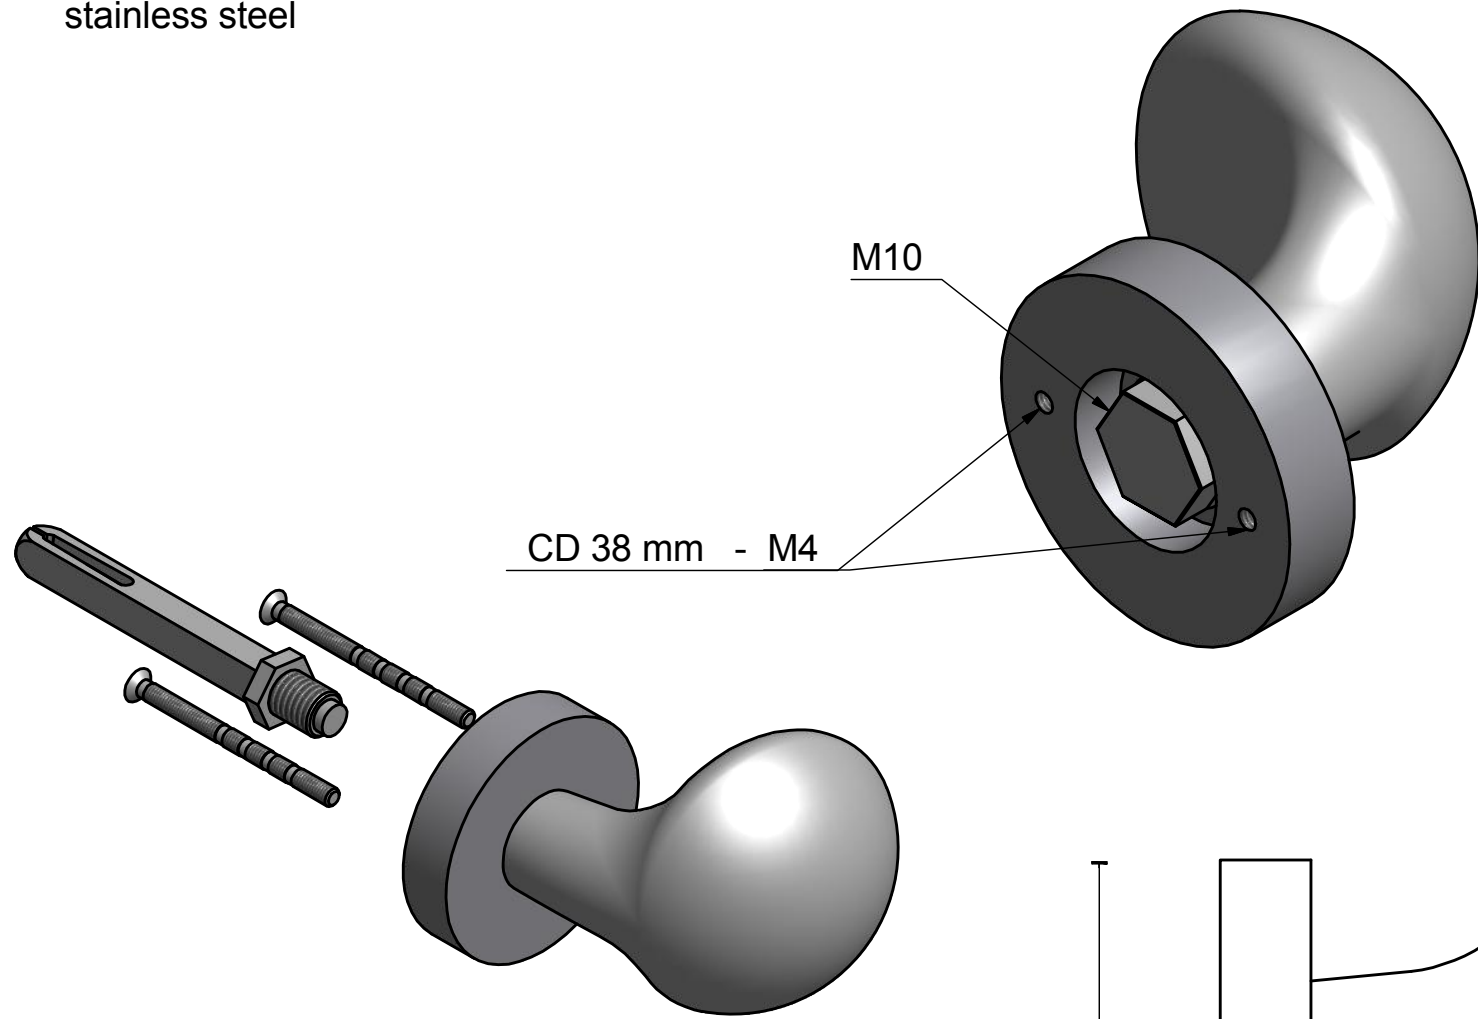

LB507V

solid front door knob
stainless steel

FORMANI®		Part number:	
		Description:	
Doc no.:	1502K036 LB507V V01.dwg	LB507V	Format:
Drawn by:	Christian Brimbois		Creation date:
FORMANI HOLLAND B.V. EUROPALAAN 12 6199 AB MAASTRICHT-AIRPORT NL T +31 (0)43 308 90 00 INFO@FORMANI.COM FORMANI.COM			