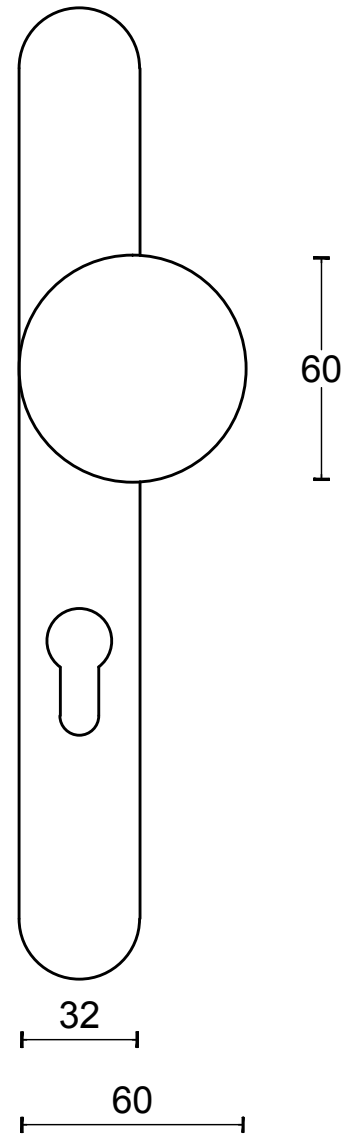

# LB60-28

solid security plates  
with fixed knob to suit  
lever handle  
stainless steel

<b>FORMANI®</b>		Part number:	
Doc no.: 1502S047-49 LB60-28 V01.dwg		<b>LB60-28</b>	Format:
Drawn by: Christian Brimbois	Creation date: 21-9-2017		<b>A3</b>
FORMANI HOLLAND B.V. EUROPALAAN 12 6199 AB MAASTRICHT-AIRPORT NL T +31 (0)43 308 90 00 INFO@FORMANI.COM FORMANI.COM			