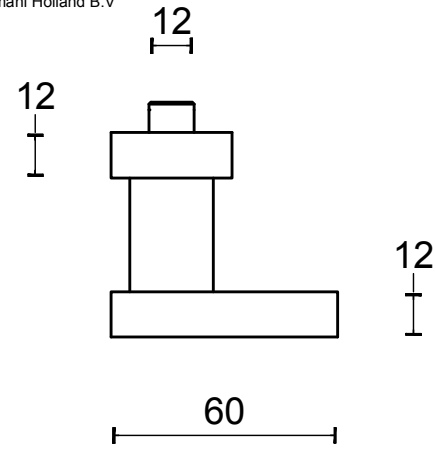

# LB60-28

solid security plates  
with fixed knob to suit  
lever handle  
stainless steel

<b>FORMANI®</b>		Part number:	
Doc no.: 1502S047-49 LB60-28 V01.dwg		<b>LB60-28</b>	Format:
Drawn by: Christian Brimbois	Creation date: 21-9-2017		<b>A3</b>
FORMANI HOLLAND B.V. EUROPALAAN 12 6199 AB MAASTRICHT-AIRPORT NL T +31 (0)43 308 90 00 INFO@FORMANI.COM FORMANI.COM			