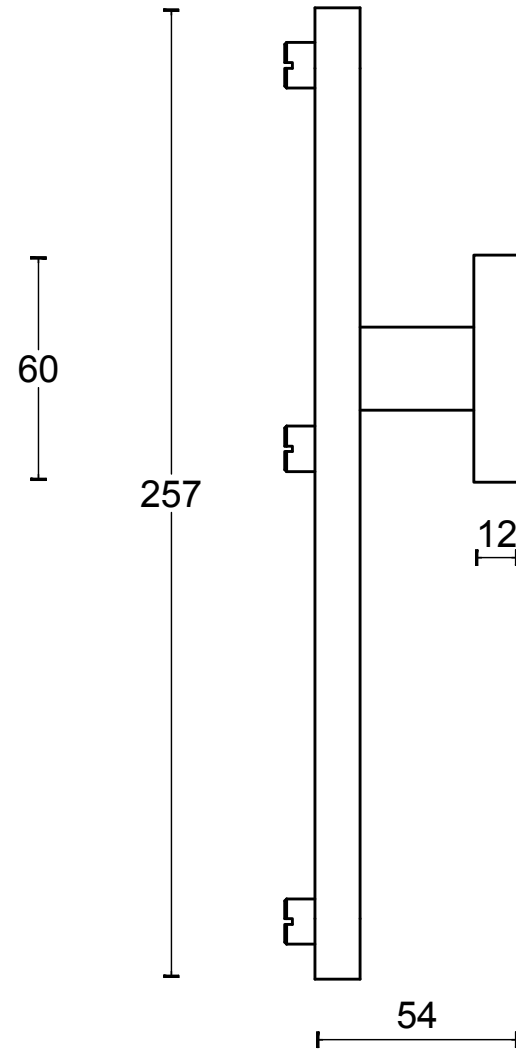

# LB60-28

solid security plates  
with fixed knob to suit  
lever handle  
stainless steel

<b>FORMANI®</b>		Part number:	
Doc no.: 1502S047-49 LB60-28 V01.dwg		<b>LB60-28</b>	Format:
Drawn by: Christian Brimbois	Creation date: 21-9-2017		<b>A3</b>
FORMANI HOLLAND B.V. EUROPALAAN 12 6199 AB MAASTRICHT-AIRPORT NL T +31 (0)43 308 90 00 INFO@FORMANI.COM FORMANI.COM			