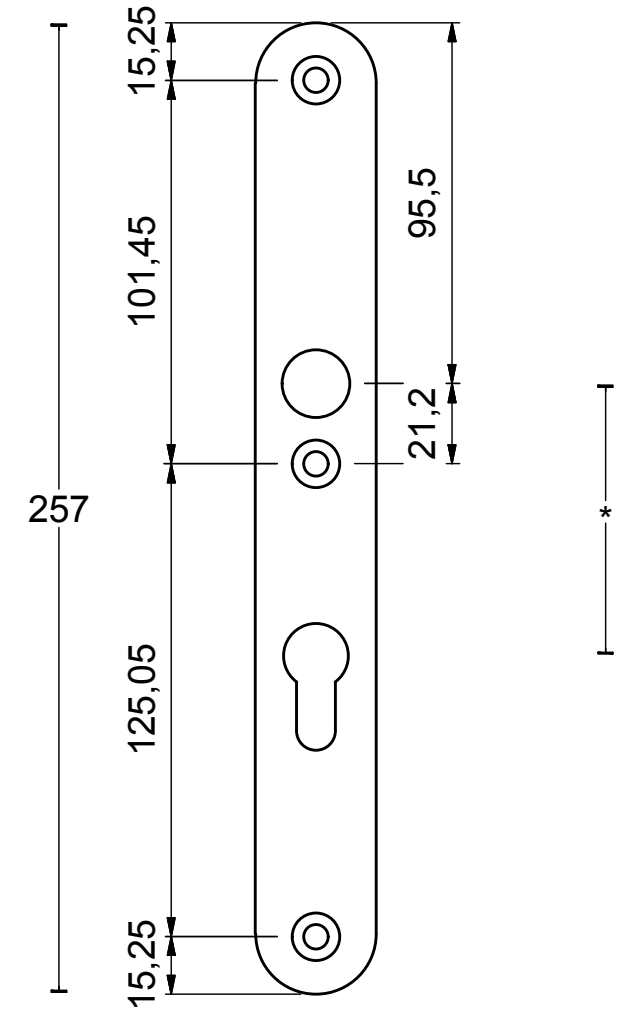

# LB60-28

solid security plates  
with fixed knob to suit  
lever handle  
stainless steel

<b>FORMANI®</b>		Part number:	
Doc no.: 1502S047-49 LB60-28 V01.dwg		<b>LB60-28</b>	Format:
Drawn by: Christian Brimbois	Creation date: 21-9-2017		<b>A3</b>
FORMANI HOLLAND B.V. EUROPALAAN 12 6199 AB MAASTRICHT-AIRPORT NL T +31 (0)43 308 90 00 INFO@FORMANI.COM FORMANI.COM			