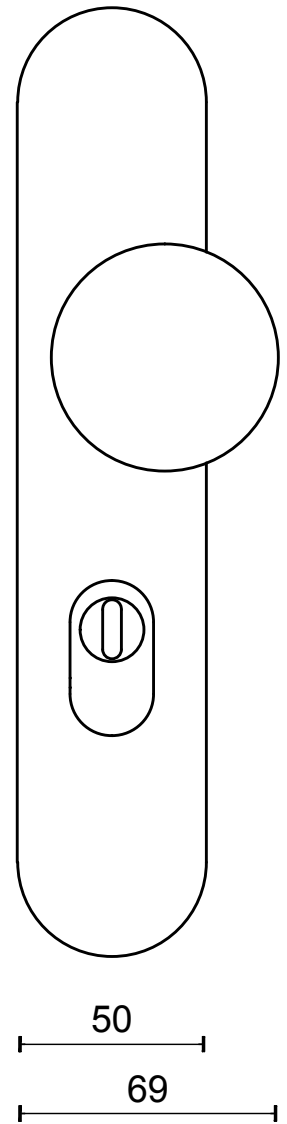

# LB60-50KT

solid security plates  
with fixed knob to suit  
lever handle  
with cylinder protection cover  
stainless steel

<h1>FORMANI®</h1>		Part number:	
		Description:	
Doc no.:	1502S110-112 LB60-50KT V01.dwg	<h2>LB60-50KT</h2>	Format:
Drawn by:	Christian Brimbois		Creation date:
<small>FORMANI HOLLAND B.V. EUROPALAAN 12 6199 AB MAASTRICHT-AIRPORT NL T +31 (0)43 308 90 00 INFO@FORMANI.COM FORMANI.COM</small>			

A3