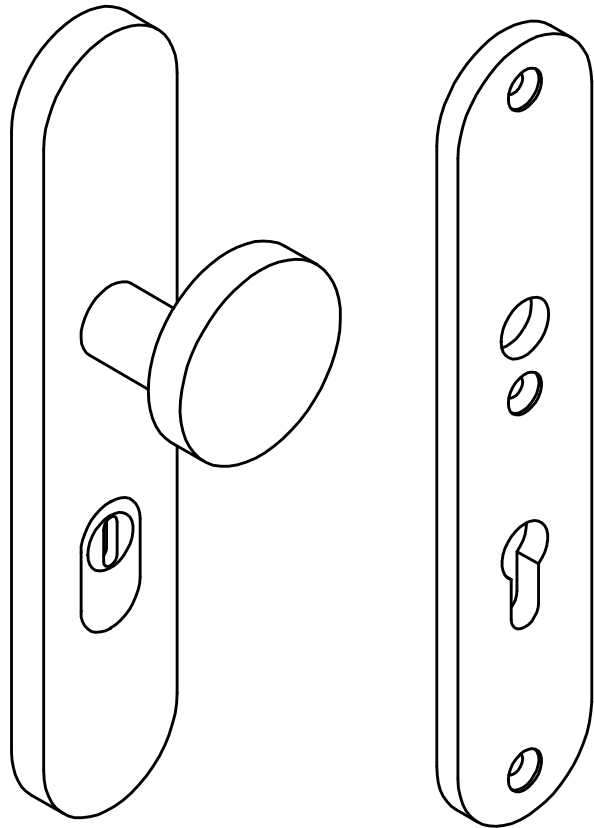

# LB60-50KT

solid security plates  
with fixed knob to suit  
lever handle  
with cylinder protection cover  
stainless steel

<h1>FORMANI®</h1>		Part number:	
		Description:	
Doc no.:	1502S110-112 LB60-50KT V01.dwg	<h2>LB60-50KT</h2>	Format:
Drawn by:	Christian Brimbois		Creation date:
<small>FORMANI HOLLAND B.V. EUROPALAAN 12 6199 AB MAASTRICHT-AIRPORT NL T +31 (0)43 308 90 00 INFO@FORMANI.COM FORMANI.COM</small>			