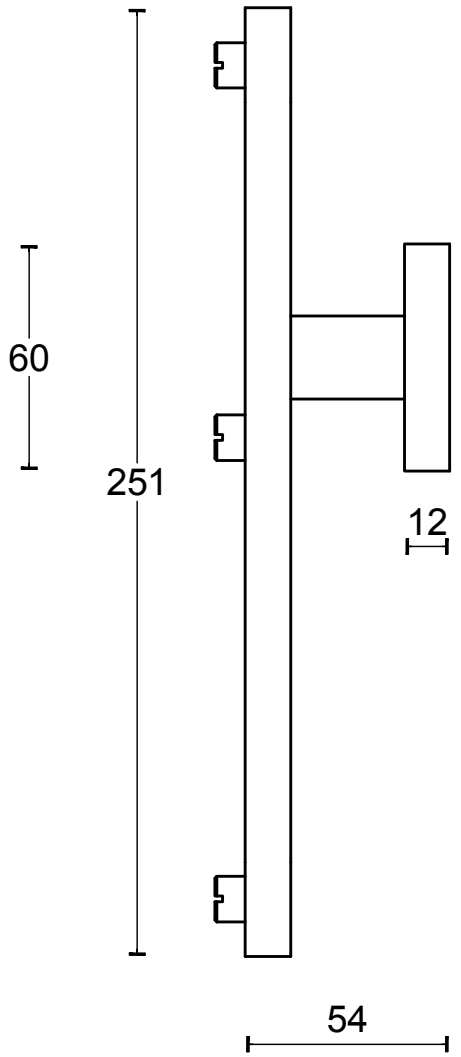

# LB60-50KT

solid security plates  
with fixed knob to suit  
lever handle  
with cylinder protection cover  
stainless steel

<h1>FORMANI®</h1>		Part number:	
		Description:	
Doc no.:	1502S110-112 LB60-50KT V01.dwg	<h2>LB60-50KT</h2>	Format:
Drawn by:	Christian Brimbois		Creation date:
<small>FORMANI HOLLAND B.V. EUROPALAAN 12 6199 AB MAASTRICHT-AIRPORT NL T +31 (0)43 308 90 00 INFO@FORMANI.COM FORMANI.COM</small>			

A3