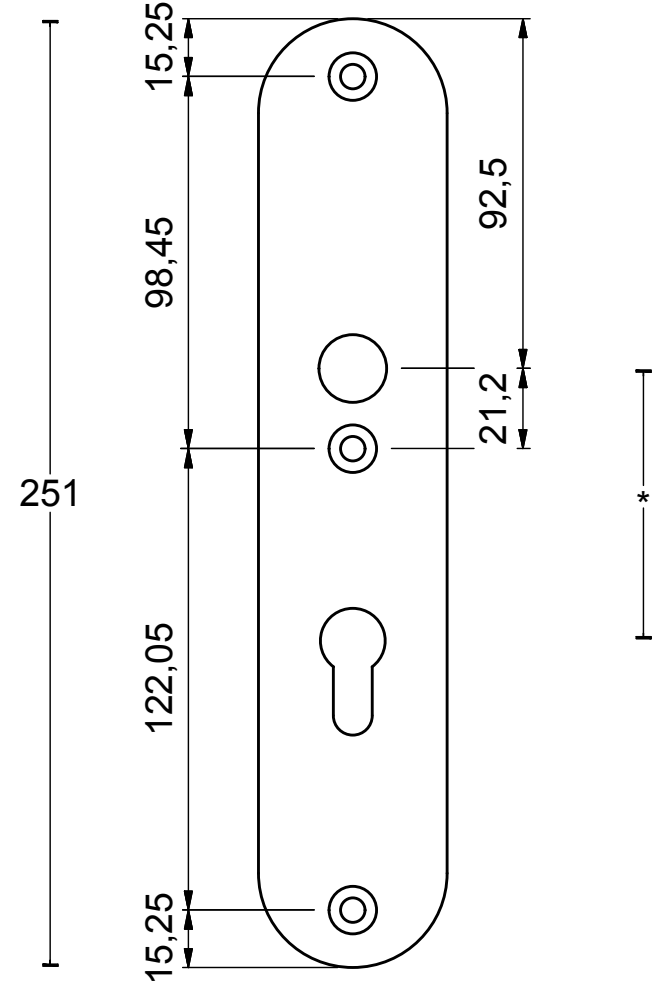

# LB60-50KT

solid security plates  
with fixed knob to suit  
lever handle  
with cylinder protection cover  
stainless steel

<h1>FORMANI®</h1>		Part number:	
		Description:	
Doc no.:	1502S110-112 LB60-50KT V01.dwg	<h2>LB60-50KT</h2>	Format:
Drawn by:	Christian Brimbois		Creation date:
<small>FORMANI HOLLAND B.V. EUROPALAAN 12 6199 AB MAASTRICHT-AIRPORT NL T +31 (0)43 308 90 00 INFO@FORMANI.COM FORMANI.COM</small>			

A3