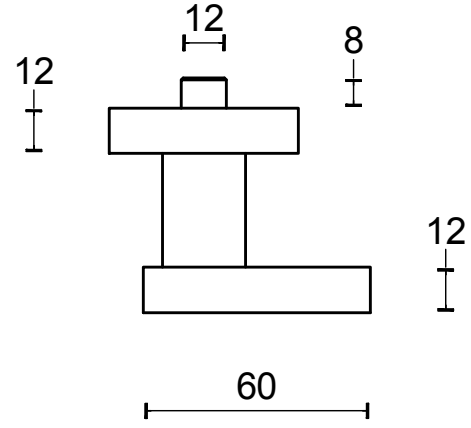

# LB60-50KT

solid security plates  
with fixed knob to suit  
lever handle  
with cylinder protection cover  
stainless steel

<h1>FORMANI®</h1>		Part number:	
		Description:	
Doc no.:	1502S110-112 LB60-50KT V01.dwg	<h2>LB60-50KT</h2>	Format:
Drawn by:	Christian Brimbois		Creation date:
<small>FORMANI HOLLAND B.V. EUROPALAAN 12 6199 AB MAASTRICHT-AIRPORT NL T +31 (0)43 308 90 00 INFO@FORMANI.COM FORMANI.COM</small>			