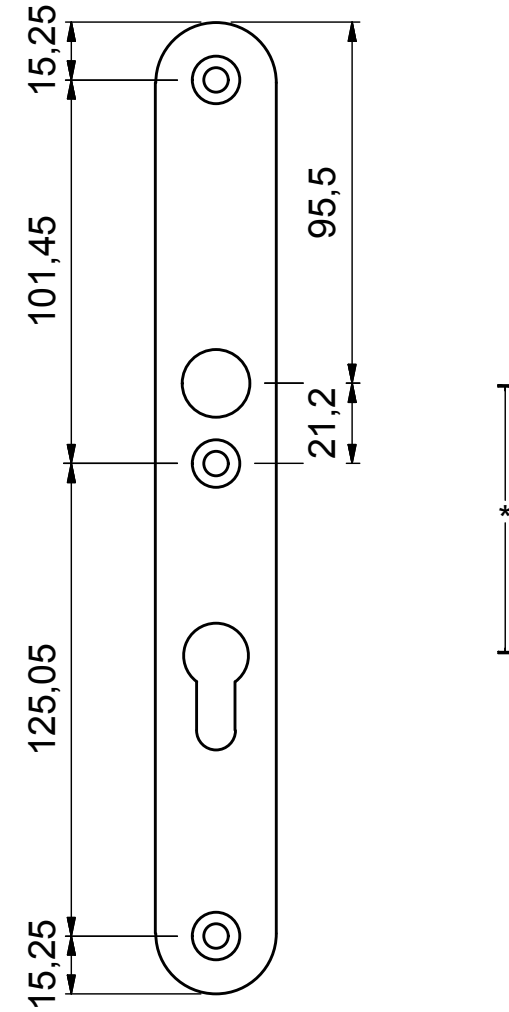

LB60-28KT

solid security plates
with fixed knob to suit
lever handle
with cylinder protection cover
stainless steel

FORMANI®		Part number:	
		Description:	
Doc no.:	1502S115-117 LB60-28KT V01.dwg	LB60-28KT	Format:
Drawn by:	Christian Brimbois		Creation date:
FORMANI HOLLAND B.V. EUROPALAAN 12 6199 AB MAASTRICHT-AIRPORT NL T +31 (0)43 308 90 00 INFO@FORMANI.COM FORMANI.COM		A3	