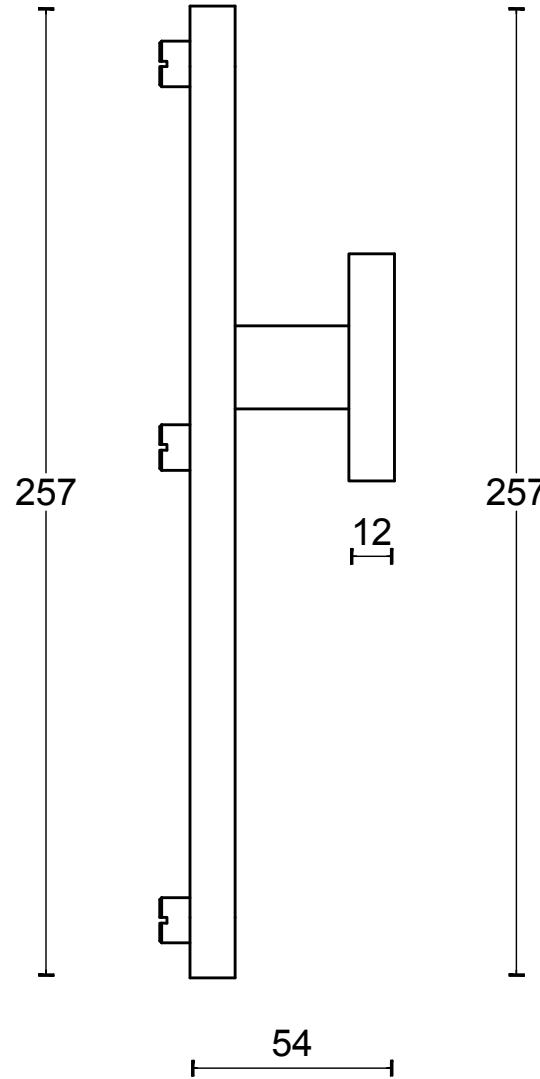

LB60-28KT

solid security plates
with fixed knob to suit
lever handle
with cylinder protection cover
stainless steel

FORMANI®		Part number:	
		Description:	
Doc no.:	1502S115-117 LB60-28KT V01.dwg	LB60-28KT	Format:
Drawn by:	Christian Brimbois		Creation date:
FORMANI HOLLAND B.V. EUROPALAAN 12 6199 AB MAASTRICHT-AIRPORT NL T +31 (0)43 308 90 00 INFO@FORMANI.COM FORMANI.COM		A3	