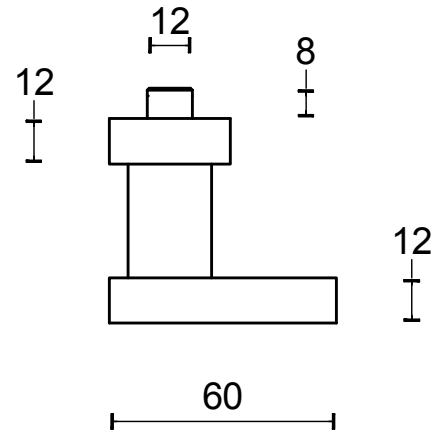

LB60-28KT

solid security plates
with fixed knob to suit
lever handle
with cylinder protection cover
stainless steel

FORMANI®		Part number:	
		Description:	
Doc no.:	1502S115-117 LB60-28KT V01.dwg	LB60-28KT	Format:
Drawn by:	Christian Brimbois		Creation date:
FORMANI HOLLAND B.V. EUROPALAAN 12 6199 AB MAASTRICHT-AIRPORT NL T +31 (0)43 308 90 00 INFO@FORMANI.COM FORMANI.COM		A3	