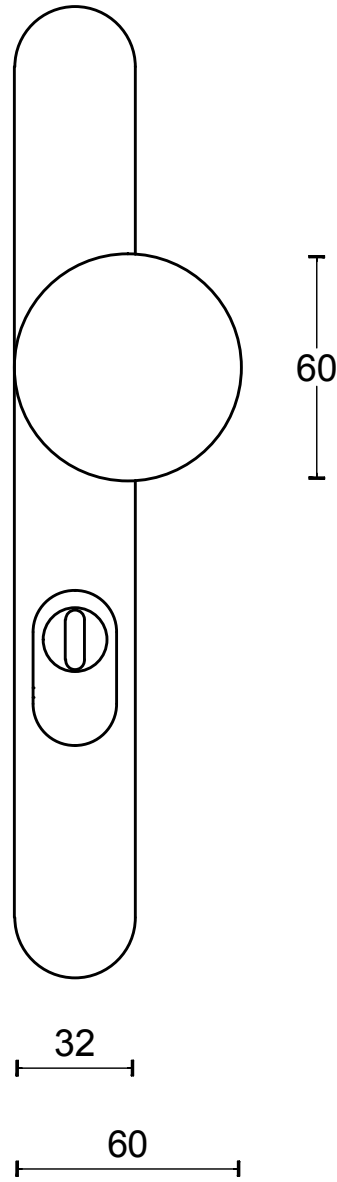

LB60-28KT

solid security plates
with fixed knob to suit
lever handle
with cylinder protection cover
stainless steel

FORMANI®		Part number:	
		Description:	
Doc no.:	1502S115-117 LB60-28KT V01.dwg	LB60-28KT	Format:
Drawn by:	Christian Brimbois		Creation date:
FORMANI HOLLAND B.V. EUROPALAAN 12 6199 AB MAASTRICHT-AIRPORT NL T +31 (0)43 308 90 00 INFO@FORMANI.COM FORMANI.COM		A3	