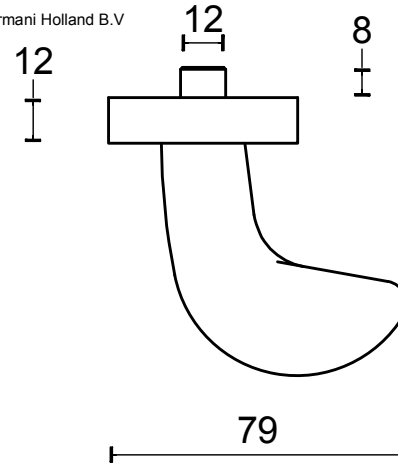

LB507-50

solid security plates
with fixed knob to suit
lever handle
stainless steel

FORMANI®		Part number:	
		Description:	
Doc no.:	1502S120 LB507-50 V01.dwg	LB507-50	Format:
Drawn by:	Christian Brimbois		Creation date:
FORMANI HOLLAND B.V. EUROPALAAN 12 6199 AB MAASTRICHT-AIRPORT NL T +31 (0)43 308 90 00 INFO@FORMANI.COM FORMANI.COM		A3	