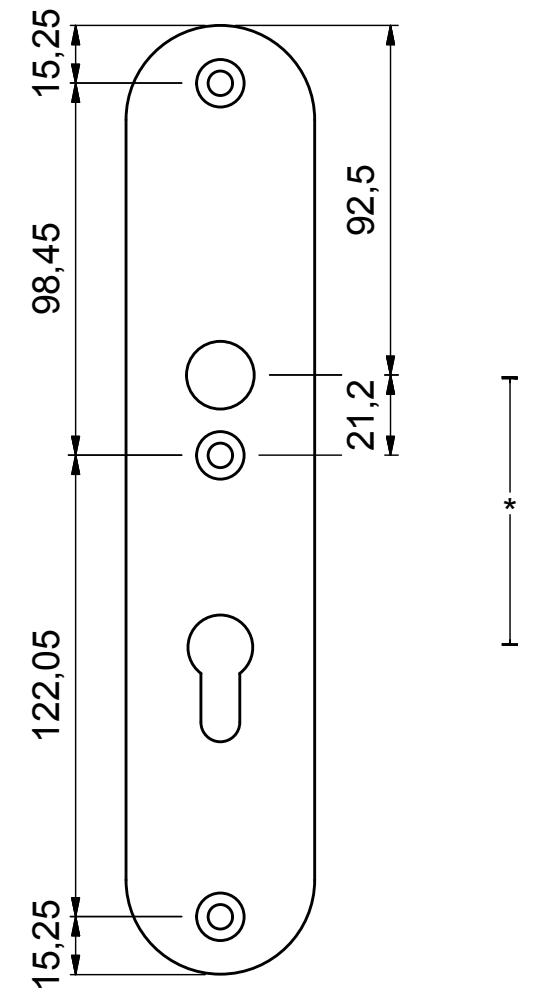

LB507-50

solid security plates
with fixed knob to suit
lever handle
stainless steel

FORMANI®		Part number:	
		Description:	
Doc no.:	1502S120 LB507-50 V01.dwg	LB507-50	Format:
Drawn by:	Christian Brimbois		Creation date:
FORMANI HOLLAND B.V. EUROPALAAN 12 6199 AB MAASTRICHT-AIRPORT NL T +31 (0)43 308 90 00 INFO@FORMANI.COM FORMANI.COM		A3	