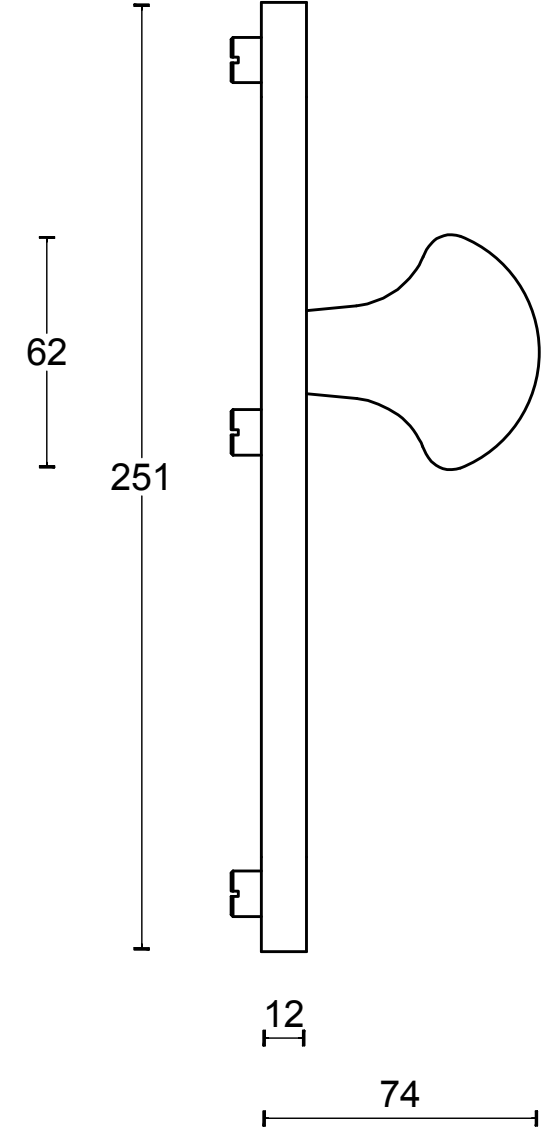

LB507-50

solid security plates
with fixed knob to suit
lever handle
stainless steel

FORMANI®		Part number:	
		Description:	
Doc no.:	1502S120 LB507-50 V01.dwg	LB507-50	Format:
Drawn by:	Christian Brimbois		Creation date:
FORMANI HOLLAND B.V. EUROPALAAN 12 6199 AB MAASTRICHT-AIRPORT NL T +31 (0)43 308 90 00 INFO@FORMANI.COM FORMANI.COM		A3	