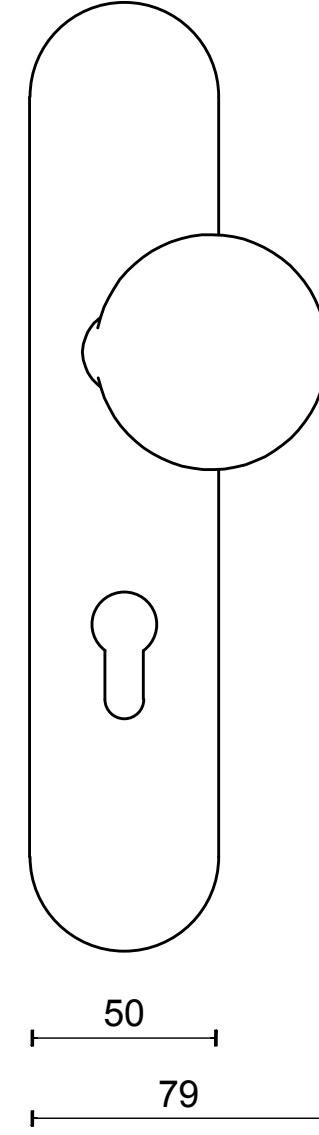

LB507-50

solid security plates
with fixed knob to suit
lever handle
stainless steel

FORMANI®		Part number:	
		Description:	
Doc no.:	1502S120 LB507-50 V01.dwg	LB507-50	Format:
Drawn by:	Christian Brimbois		Creation date:
FORMANI HOLLAND B.V. EUROPALAAN 12 6199 AB MAASTRICHT-AIRPORT NL T +31 (0)43 308 90 00 INFO@FORMANI.COM FORMANI.COM		A3	