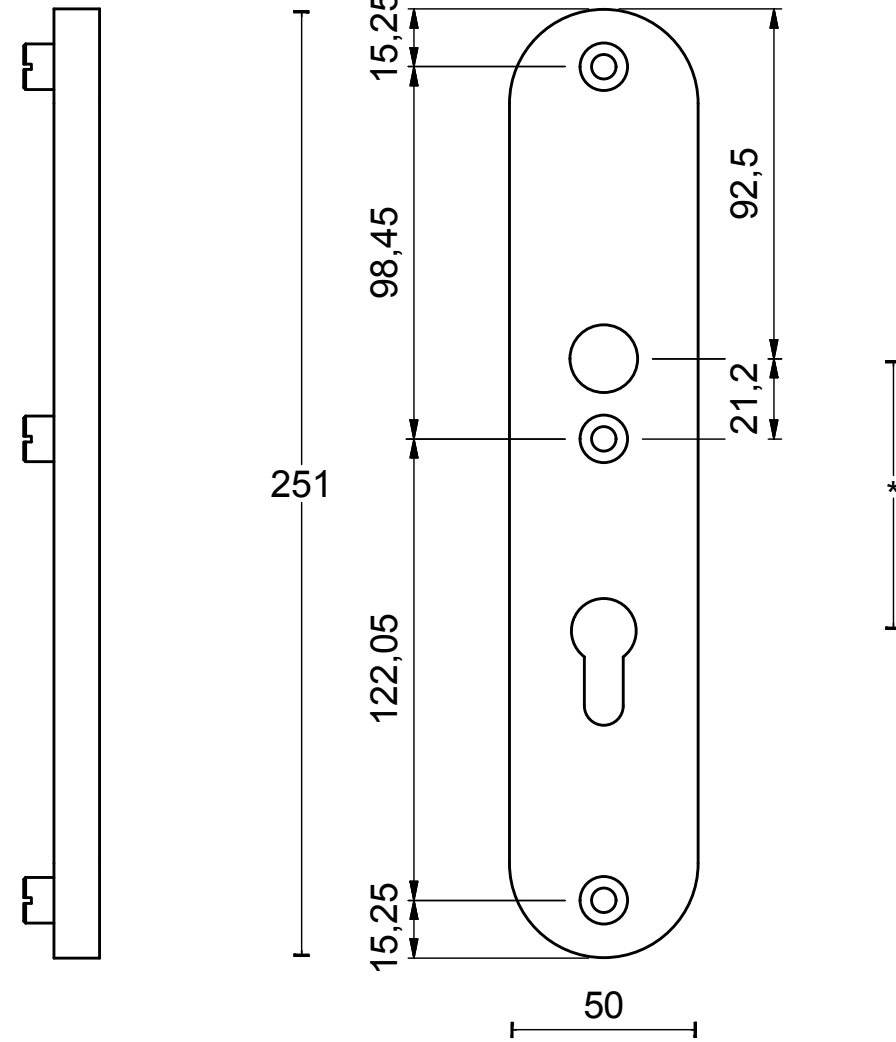

LBSM-50

solid security plates
to suit lever handles
stainless steel

*

<h1>FORMANI®</h1>		Part number:		
		<h2>LBSM-50</h2>		
Doc no.: 1502SM50-52 LBSM-50 V01.dwg				Format:
Drawn by: Christian Brimbois		Creation date: 21-9-2017		<h3>A3</h3>
FORMANI HOLLAND B.V. EUROPALAAN 12 6199 AB MAASTRICHT-AIRPORT NL T +31 (0)43 308 90 00 INFO@FORMANI.COM FORMANI.COM				