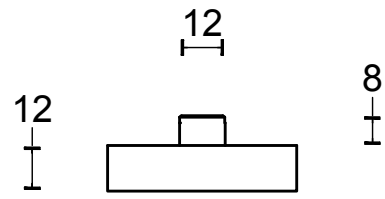

LBSM-50

solid security plates
to suit lever handles
stainless steel

*

<h1>FORMANI®</h1>		Part number:		
		<h2>LBSM-50</h2>		
Doc no.: 1502SM50-52 LBSM-50 V01.dwg				Format:
Drawn by: Christian Brimbois		Creation date: 21-9-2017		<h3>A3</h3>
FORMANI HOLLAND B.V. EUROPALAAN 12 6199 AB MAASTRICHT-AIRPORT NL T +31 (0)43 308 90 00 INFO@FORMANI.COM FORMANI.COM				