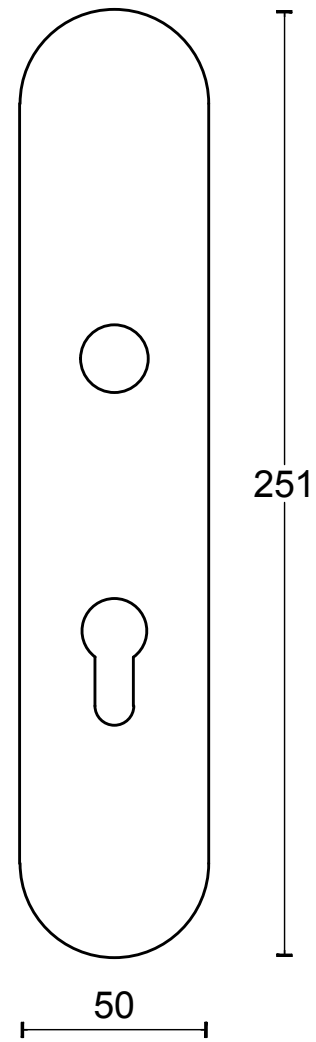

LBSM-50

solid security plates
to suit lever handles
stainless steel

*

<h1>FORMANI®</h1>		Part number:		
		<h2>LBSM-50</h2>		
Doc no.: 1502SM50-52 LBSM-50 V01.dwg				Format:
Drawn by: Christian Brimbois		Creation date: 21-9-2017		<h3>A3</h3>
FORMANI HOLLAND B.V. EUROPALAAN 12 6199 AB MAASTRICHT-AIRPORT NL T +31 (0)43 308 90 00 INFO@FORMANI.COM FORMANI.COM				