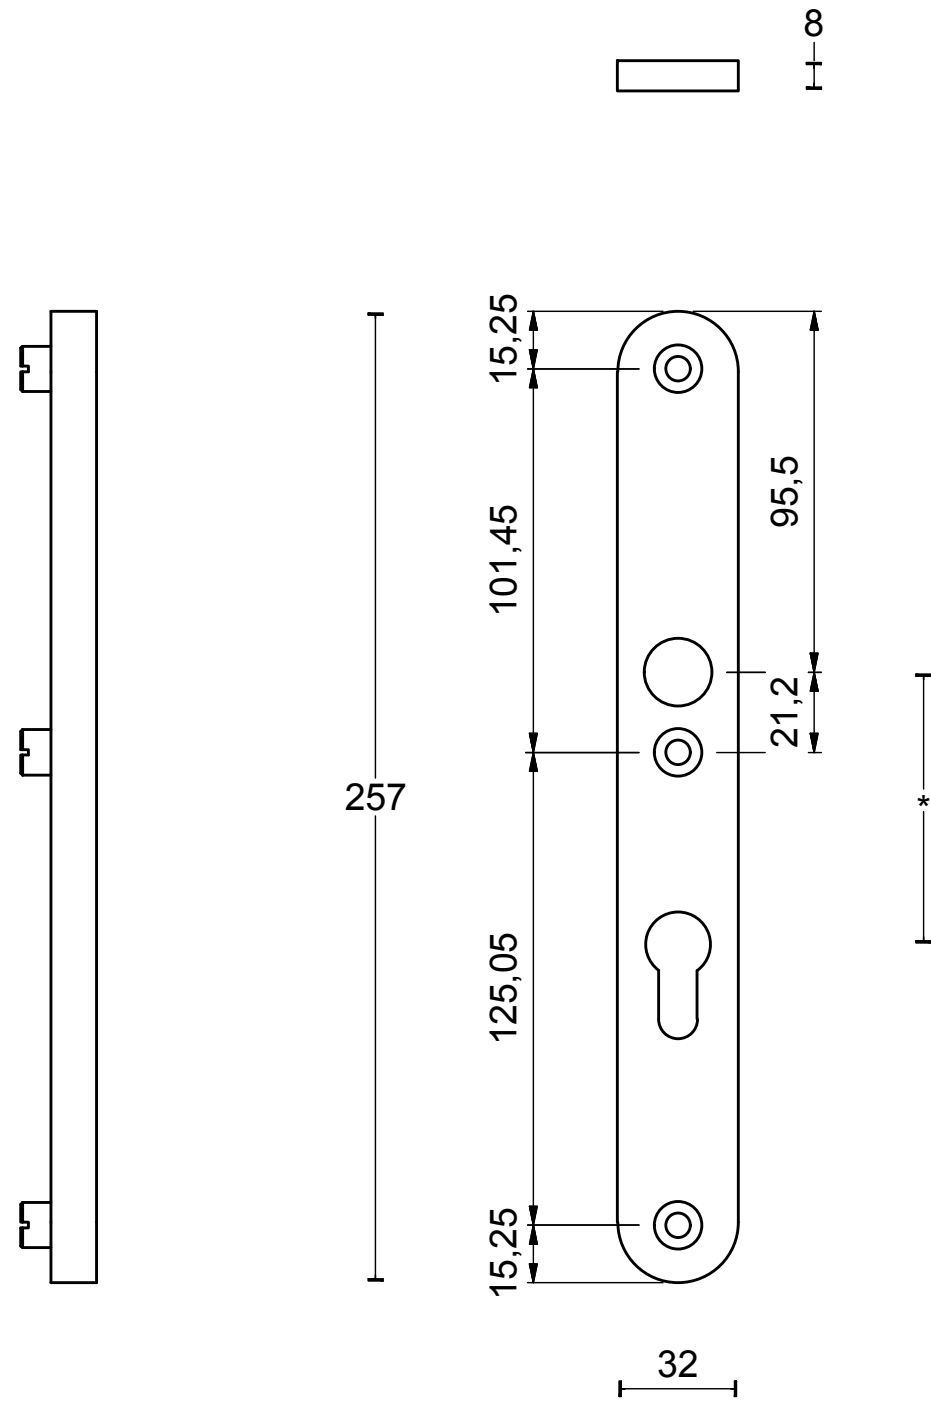

# LBSM-28

solid security plates  
to suit lever handles  
stainless steel

<h1>FORMANI®</h1>		Part number:	
		Description:	
Doc no.:	1502S060-62 LBSM-28 V01.dwg	<h2>LBSM-28</h2>	Format:
Drawn by:	Christian Brimbois		Creation date:
FORMANI HOLLAND B.V. EUROPALAAN 12 6199 AB MAASTRICHT-AIRPORT NL T +31 (0)43 308 90 00 INFO@FORMANI.COM FORMANI.COM		<h1>A3</h1>	