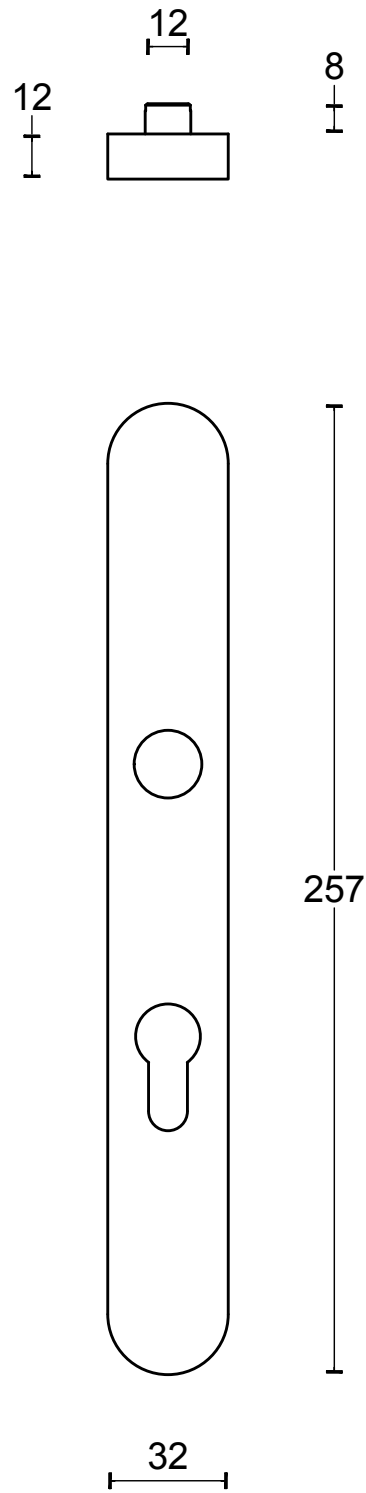

# LBSM-28

solid security plates  
to suit lever handles  
stainless steel

<h1>FORMANI®</h1>		Part number:	
		Description:	
Doc no.:	1502S060-62 LBSM-28 V01.dwg	<h2>LBSM-28</h2>	Format:
Drawn by:	Christian Brimbois		Creation date:
FORMANI HOLLAND B.V. EUROPALAAN 12 6199 AB MAASTRICHT-AIRPORT NL T +31 (0)43 308 90 00 INFO@FORMANI.COM FORMANI.COM		<h1>A3</h1>	