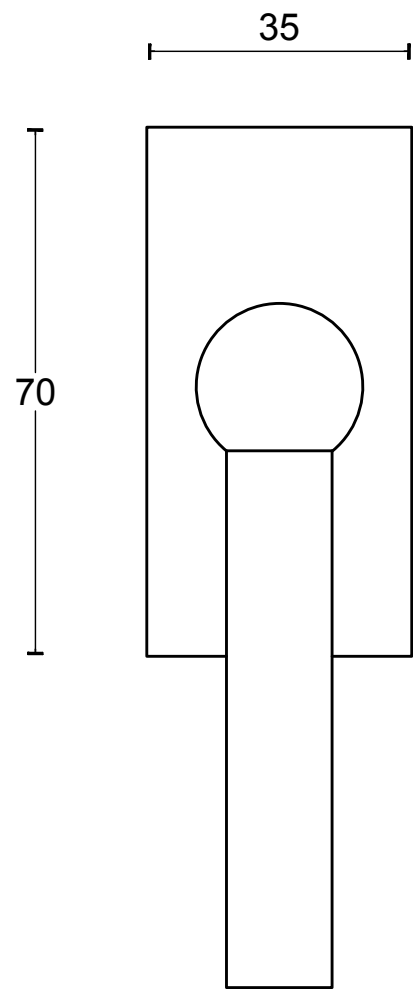

# FVL85-DK

non-locking tilt and turn  
window handle  
stainless steel

<b>FORMANI®</b>		Part number:	
Doc no.: 1503D064 FVL85-DK V01.dwg	Drawn by: Christian Brimbois	Creation date: 22-8-2017	Format: A3
		<b>FVL85-DK</b>	
FORMANI HOLLAND B.V. EUROPALAAN 12 6199 AB MAASTRICHT-AIRPORT NL T +31 (0)43 308 90 00 INFO@FORMANI.COM FORMANI.COM			