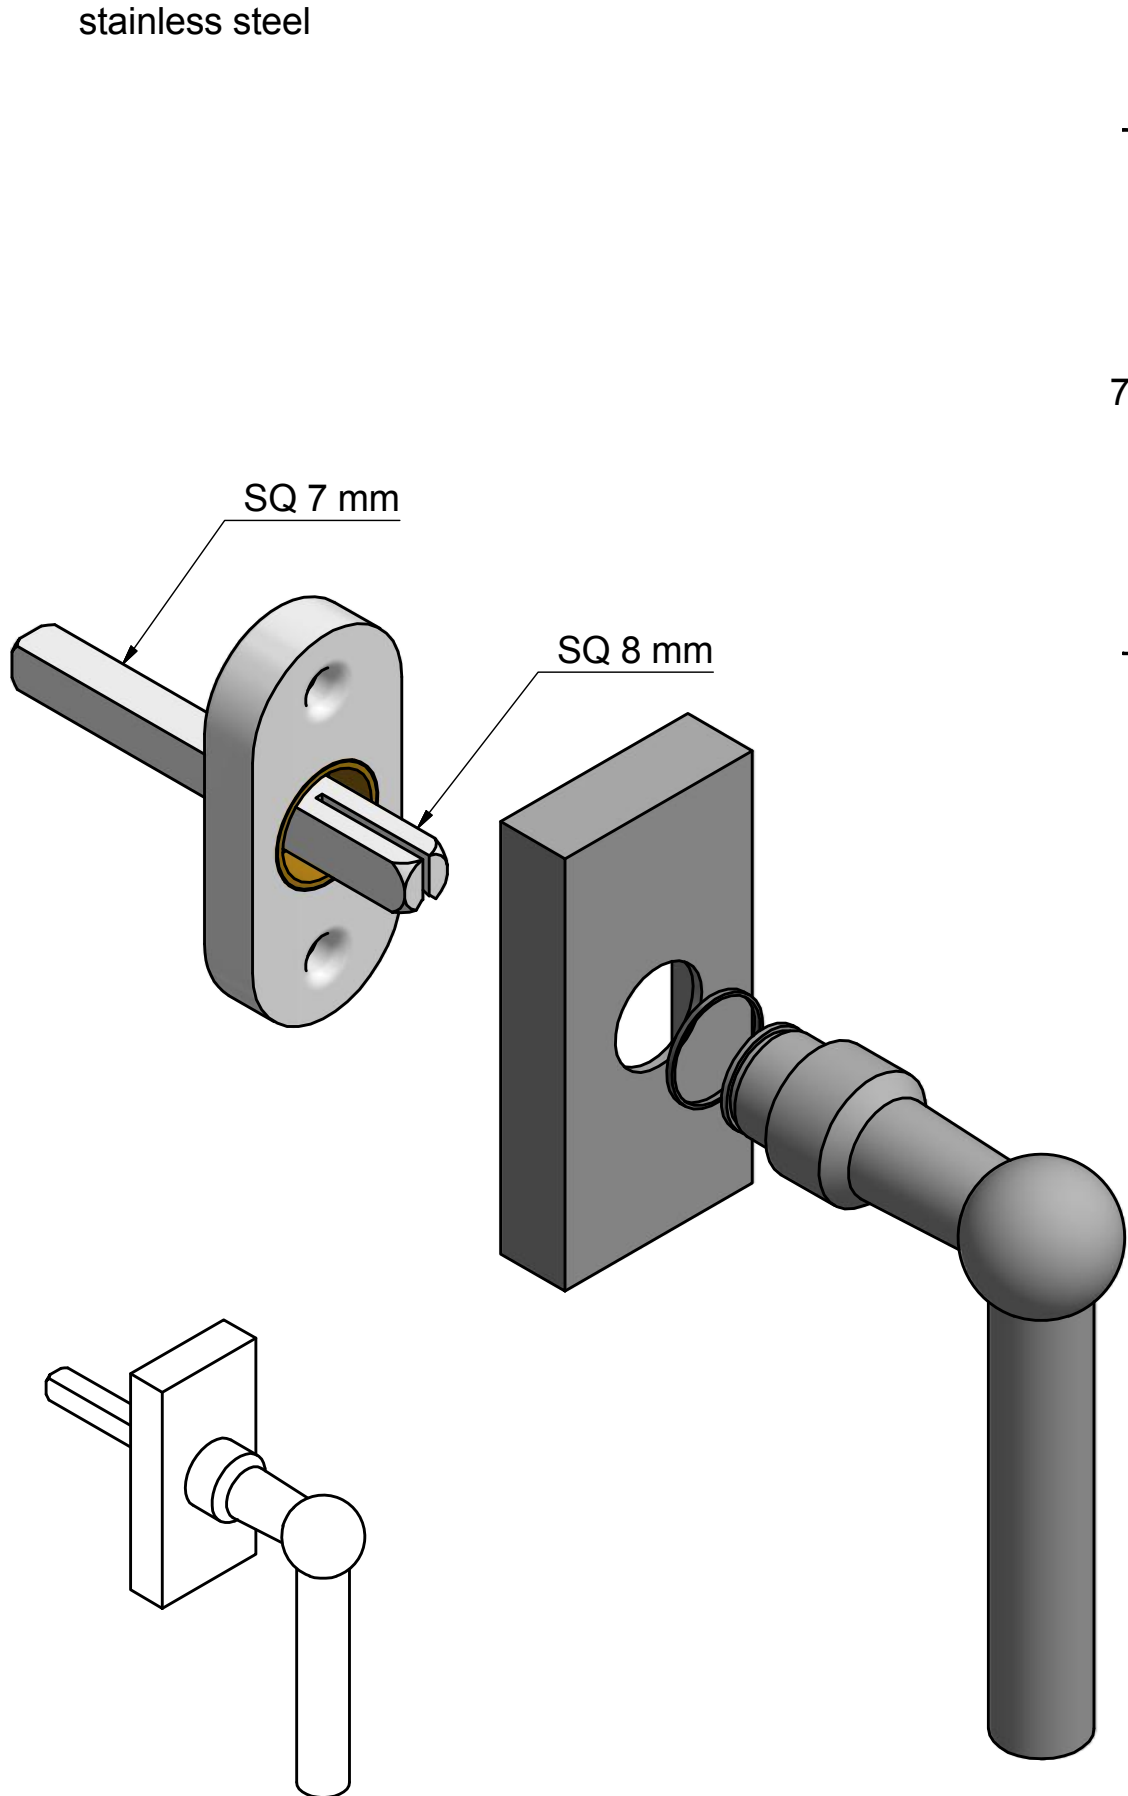

# FVL85-DK

non-locking tilt and turn  
window handle  
stainless steel

<b>FORMANI®</b>		Part number:	
Doc no.: 1503D064 FVL85-DK V01.dwg	Drawn by: Christian Brimbois	Creation date: 22-8-2017	Format: A3
		<b>FVL85-DK</b>	
FORMANI HOLLAND B.V. EUROPALAAN 12 6199 AB MAASTRICHT-AIRPORT NL T +31 (0)43 308 90 00 INFO@FORMANI.COM FORMANI.COM			