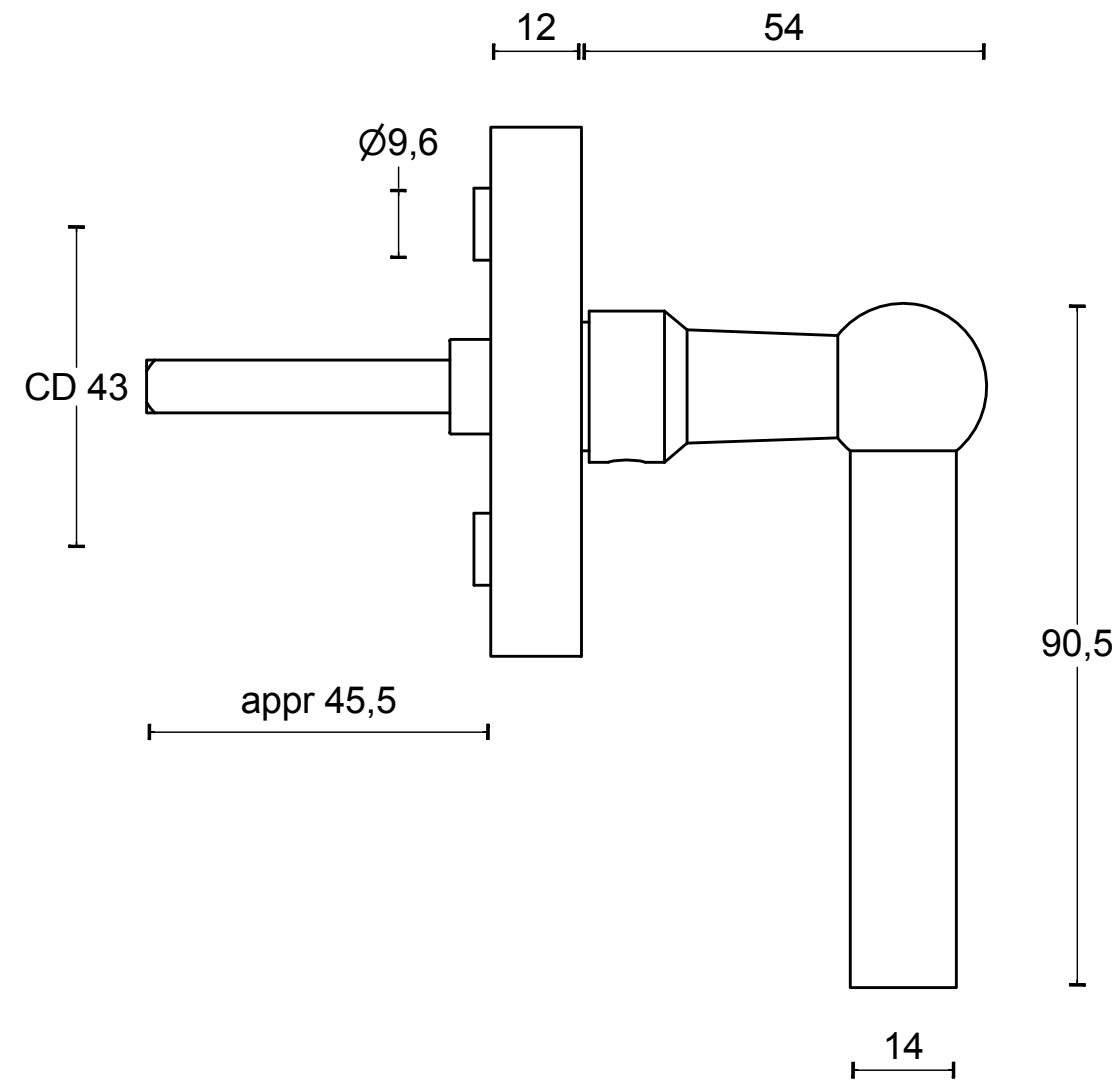

# FVL85-DK

non-locking tilt and turn  
window handle  
stainless steel

<b>FORMANI®</b>		Part number:	
Doc no.: 1503D064 FVL85-DK V01.dwg	Drawn by: Christian Brimbois	Creation date: 22-8-2017	Format: A3
		<b>FVL85-DK</b>	
FORMANI HOLLAND B.V. EUROPALAAN 12 6199 AB MAASTRICHT-AIRPORT NL T +31 (0)43 308 90 00 INFO@FORMANI.COM FORMANI.COM			