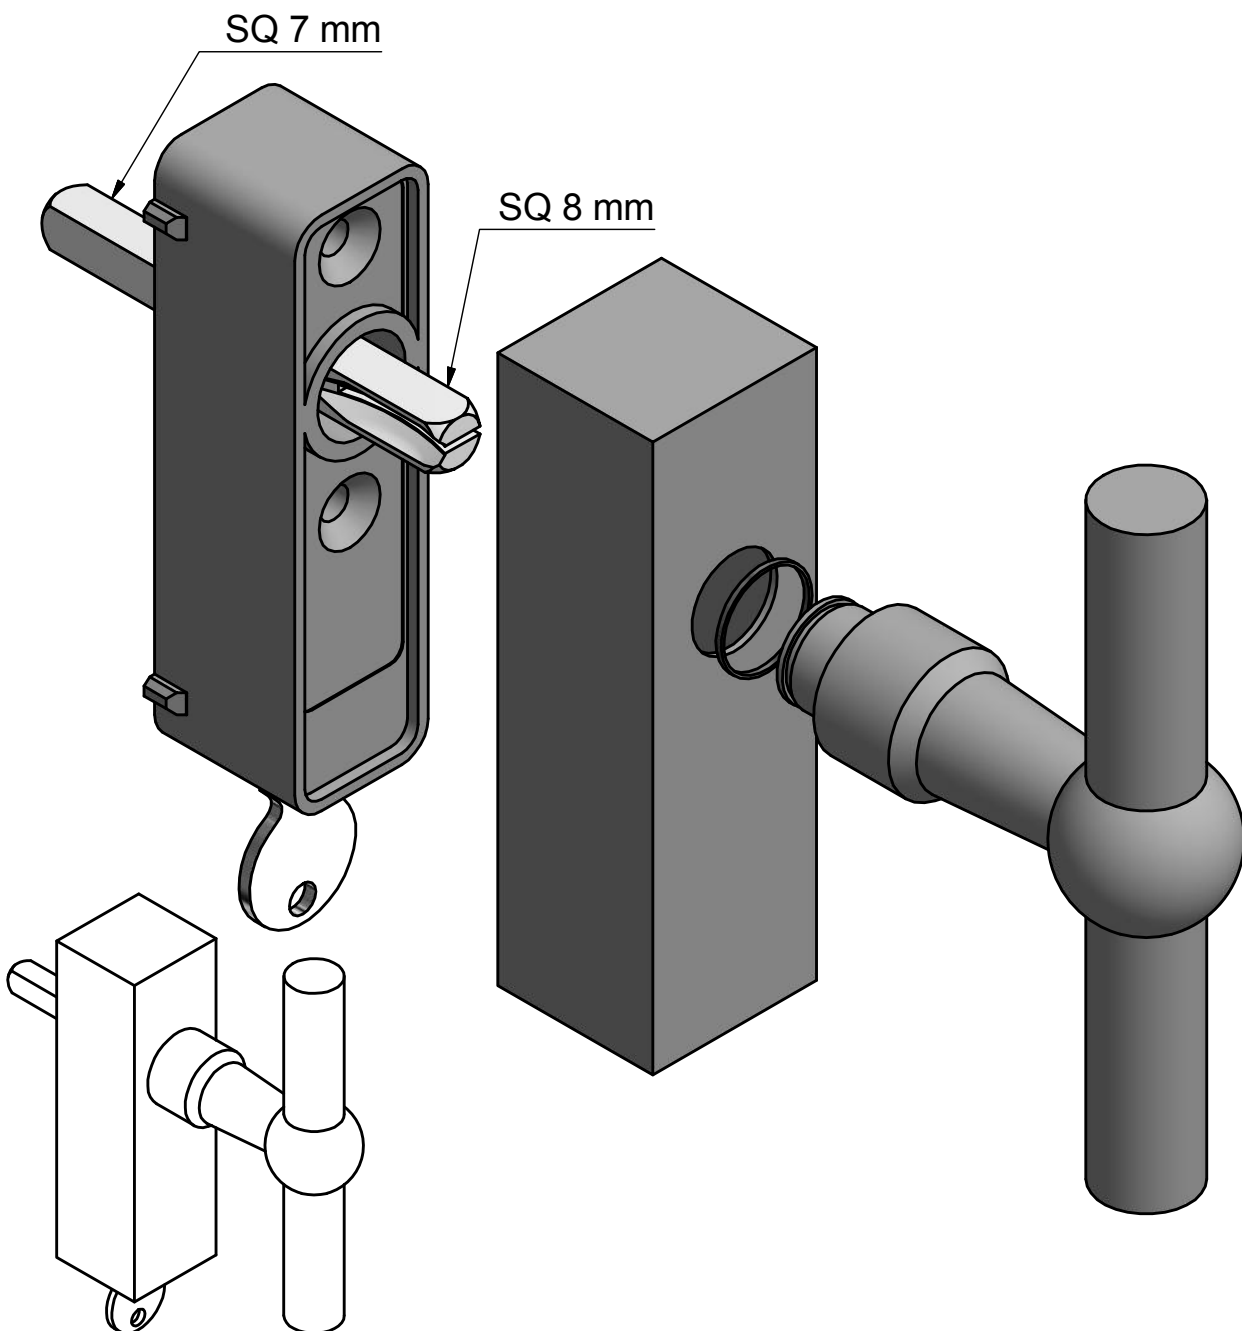

FVT110-DKLOCK

locking tilt and turn
window handle
stainless steel

FORMANI®		Part number:	
		Description:	
Doc no.:	1503D068 FVT110-DKLOCK V01.dwg	FVT110-DKLOCK	
Drawn by:	Christian Brimbois		
FORMANI HOLLAND B.V. EUROPALAAN 12 6199 AB MAASTRICHT-AIRPORT NL T +31 (0)43 308 90 00 INFO@FORMANI.COM FORMANI.COM		A3	