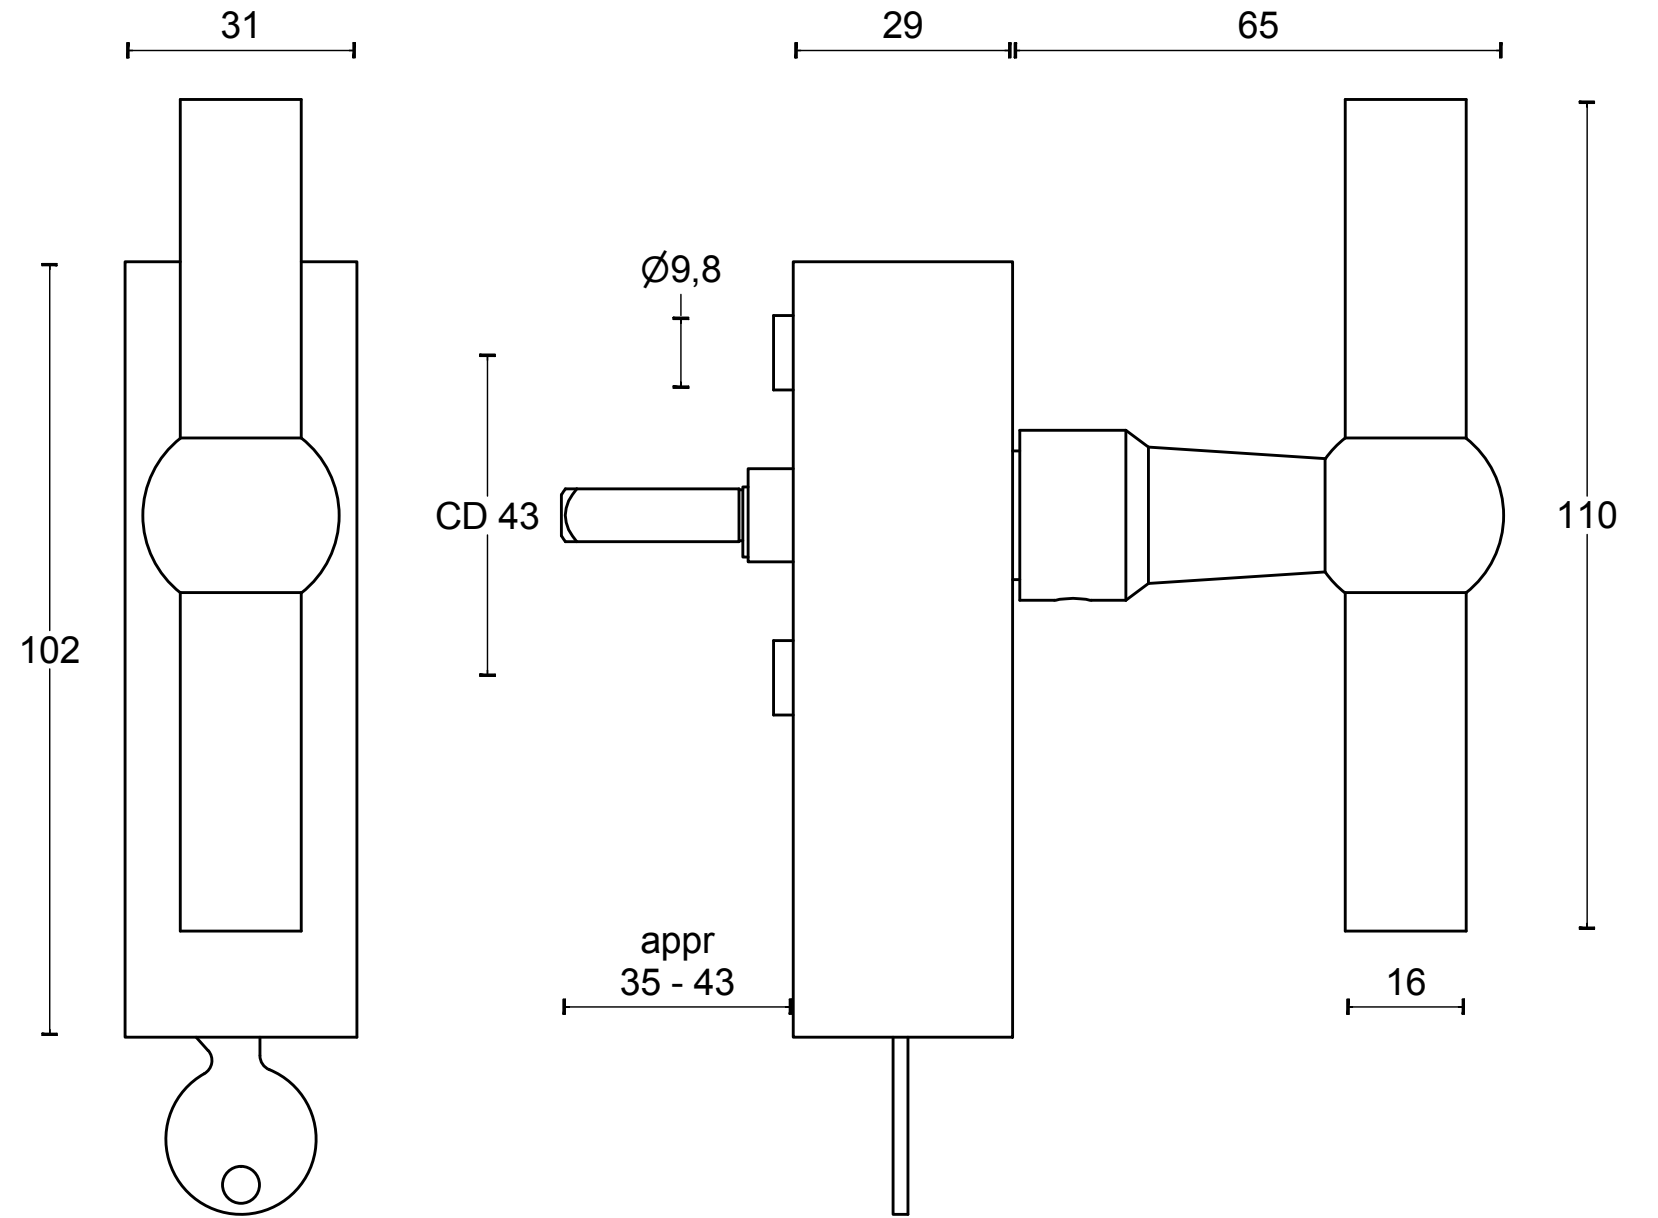

FVT110-DKLOCK

locking tilt and turn
window handle
stainless steel

FORMANI®		Part number:	
		Description:	
Doc no.:	1503D068 FVT110-DKLOCK V01.dwg	FVT110-DKLOCK	
Drawn by:	Christian Brimbois		
FORMANI HOLLAND B.V. EUROPALAAN 12 6199 AB MAASTRICHT-AIRPORT NL T +31 (0)43 308 90 00 INFO@FORMANI.COM FORMANI.COM		A3	