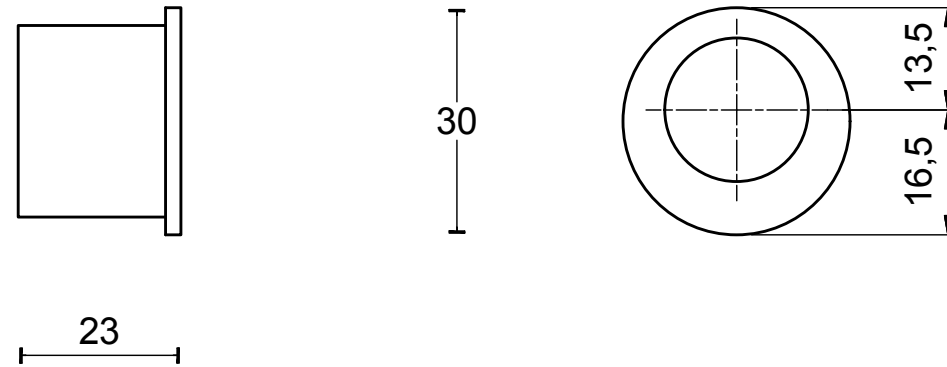

LB29

fingertip edge fitting
for glue fitting
stainless steel

FORMANI[®]		Part number:	
		LB29	
Doc no.:	2501Z072 LB29 V02.dwg	Description:	LB29
Drawn by:	Christian Brimbois	Creation date:	18-9-2017
FORMANI HOLLAND B.V. EUROPALAAN 12 6199 AB MAASTRICHT-AIRPORT NL T +31 (0)43 308 90 00 INFO@FORMANI.COM FORMANI.COM		Format:	A3