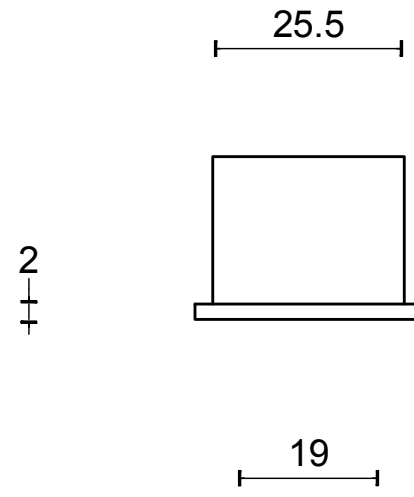

LB29

fingertip edge fitting
for glue fitting
stainless steel

FORMANI[®]		Part number:	
		LB29	
Doc no.:	2501Z072 LB29 V02.dwg	Description:	LB29
Drawn by:	Christian Brimbois	Creation date:	18-9-2017
FORMANI HOLLAND B.V. EUROPALAAN 12 6199 AB MAASTRICHT-AIRPORT NL T +31 (0)43 308 90 00 INFO@FORMANI.COM FORMANI.COM		Format:	A3