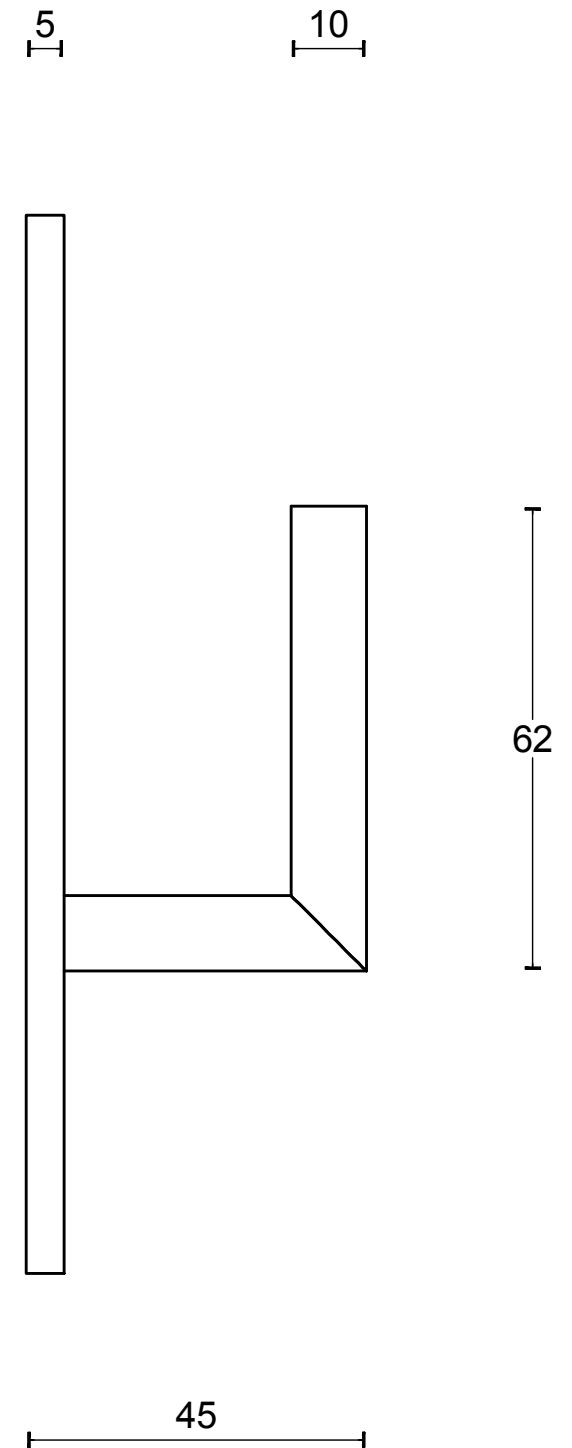

PB140

solid hook fixed on plate
stainless steel

FORMANI [®]		Part number:	
		Description: PB140	
Doc no.: 2705K003 PB140 V02.dwg	Creation date: 26-3-2013		Format: A3
Drawn by: Christian Brimbois			
Formani Holland B.V. · Amerikalaan 55 · 6199 AE Maastricht Airport · tel: +31 (0)43 308 90 00 · www.formani.nl · info@formani.nl			