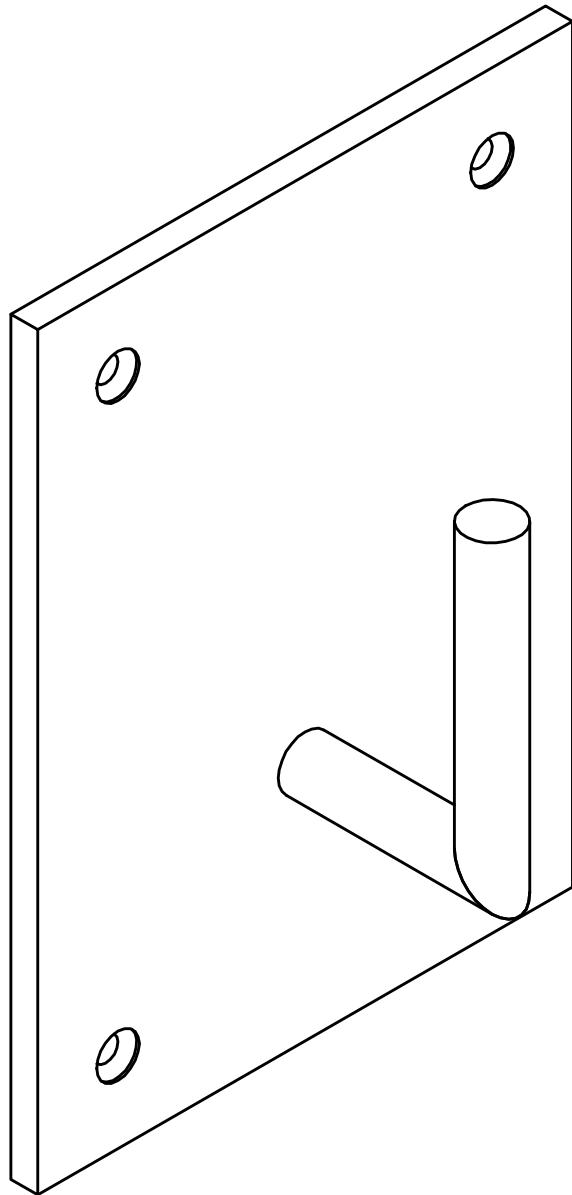

PB140

solid hook fixed on plate
stainless steel

FORMANI [®]		Part number:	
		Description: PB140	
Doc no.: 2705K003 PB140 V02.dwg	Creation date: 26-3-2013		Format: A3
Drawn by: Christian Brimbois			
Formani Holland B.V. · Amerikalaan 55 · 6199 AE Maastricht Airport · tel: +31 (0)43 308 90 00 · www.formani.nl · info@formani.nl			