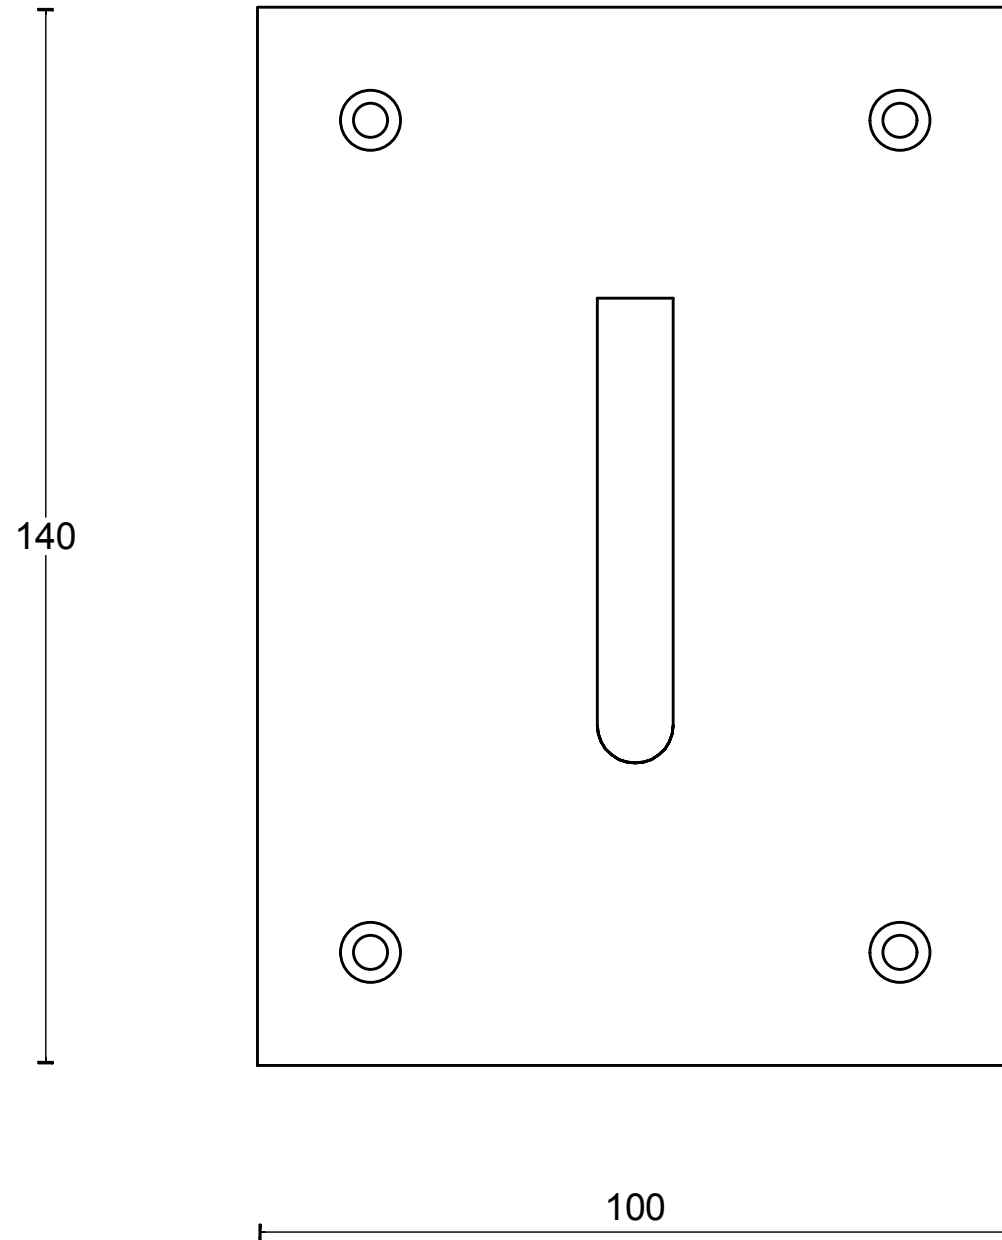

PB140

solid hook fixed on plate
stainless steel

FORMANI [®]		Part number:	
		Description: PB140	
Doc no.: 2705K003 PB140 V02.dwg	Creation date: 26-3-2013		Format: A3
Drawn by: Christian Brimbois			
Formani Holland B.V. · Amerikalaan 55 · 6199 AE Maastricht Airport · tel: +31 (0)43 308 90 00 · www.formani.nl · info@formani.nl			