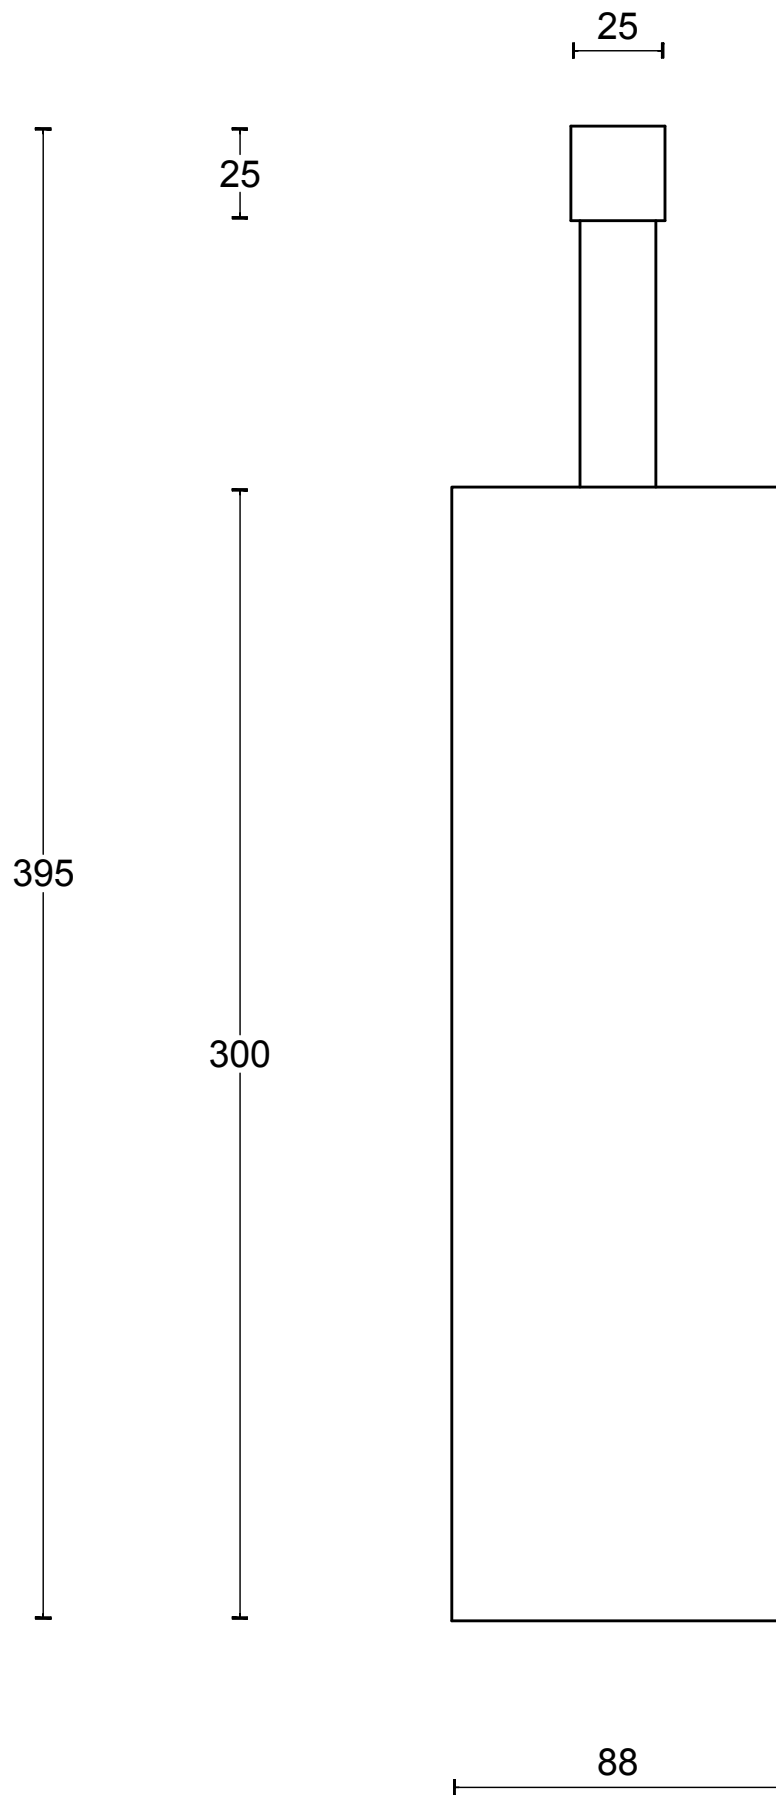

# PB302

toilet brush holder  
free standing  
stainless steel AISI 316/corion®

FORMANI®		Part number:	
		Description:	
Doc no.:	2706A033 PB302 V02.dwg	PB302	Format:
Drawn by:	Christian Brimbois		A3
	Creation date:	4-9-2017	
FORMANI HOLLAND B.V. EUROPALAAN 12 6199 AB MAASTRICHT-AIRPORT NL T +31 (0)43 308 90 00 INFO@FORMANI.COM FORMANI.COM			