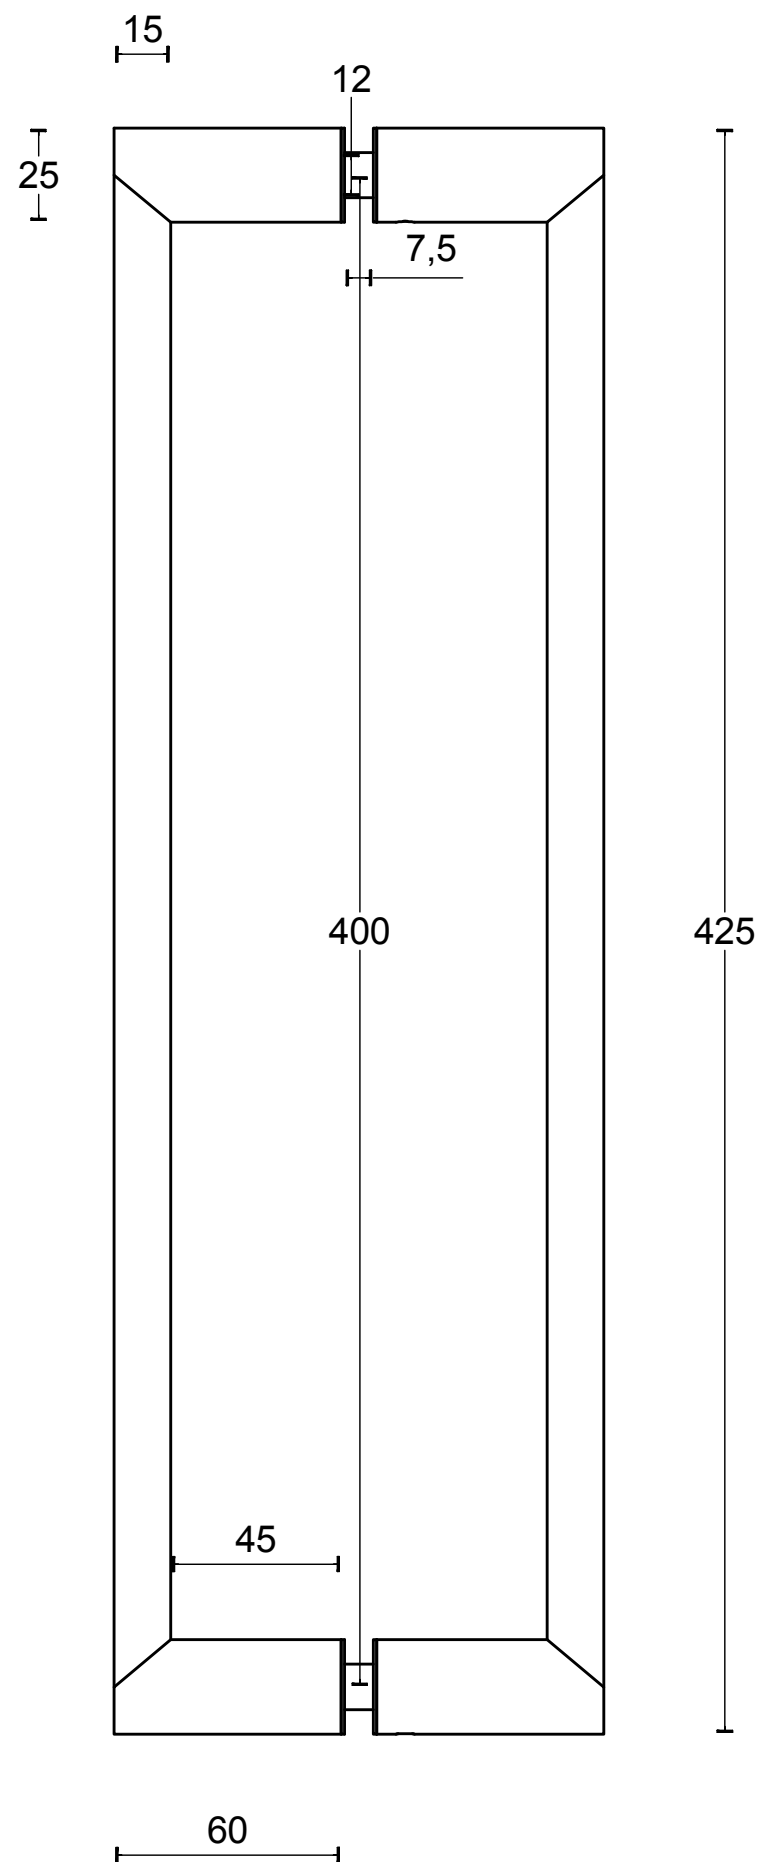

PBA 400 PA

solid pull handle
back to back fixing
stainless steel

25

<h1>FORMANI®</h1>		Part number:	
		Description: PBA 400 PA	
Doc no.:	3701G001 PBA400 PA V01.dwg	Format:	A3
Drawn by:	Christian Brimbois	Creation date:	5-10-2018
FORMANI HOLLAND B.V. EUROPALAAN 12 6199 AB MAASTRICHT-AIRPORT NL T +31 (0)43 308 90 00 INFO@FORMANI.COM FORMANI.COM			