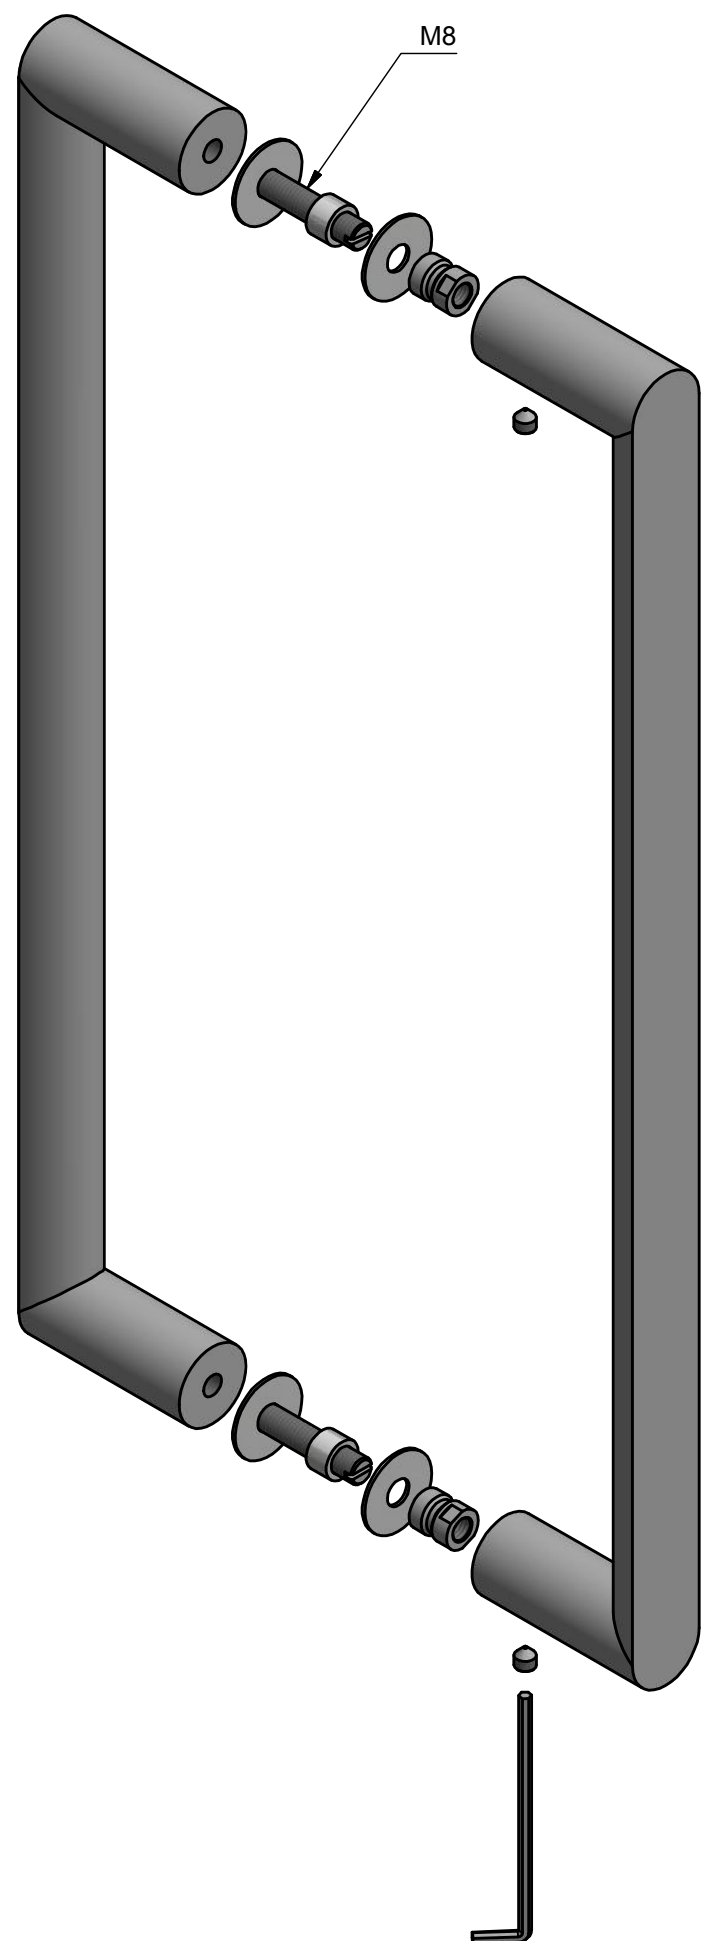

PBA 400 PA

solid pull handle
back to back fixing
stainless steel

25

<h1>FORMANI®</h1>		Part number:	
		Description: PBA 400 PA	
Doc no.:	3701G001 PBA400 PA V01.dwg	Format:	A3
Drawn by:	Christian Brimbois	Creation date:	5-10-2018
FORMANI HOLLAND B.V. EUROPALAAN 12 6199 AB MAASTRICHT-AIRPORT NL T +31 (0)43 308 90 00 INFO@FORMANI.COM FORMANI.COM			