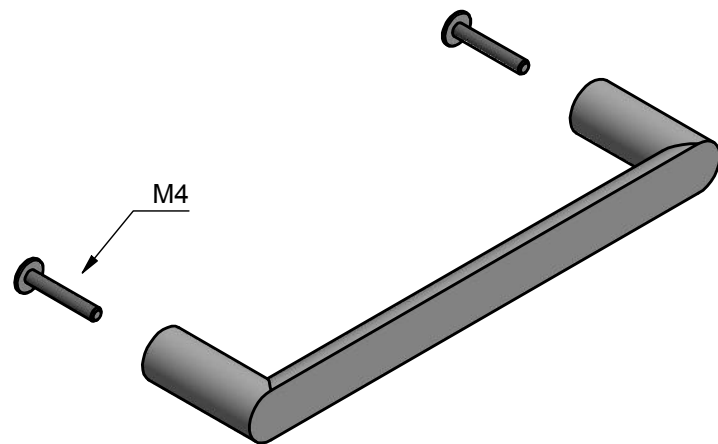

PBA16/160

solid cabinet handle
stainless steel

FORMANI®		Part number:	
		Description:	
Doc no.:	3704M001 PBA16160 V01.dwg	PBA16/160	Format:
Drawn by:	Christian Brimbois		Creation date:
FORMANI HOLLAND B.V. EUROPALAAN 12 6199 AB MAASTRICHT-AIRPORT NL T +31 (0)43 308 90 00 INFO@FORMANI.COM FORMANI.COM		A3	