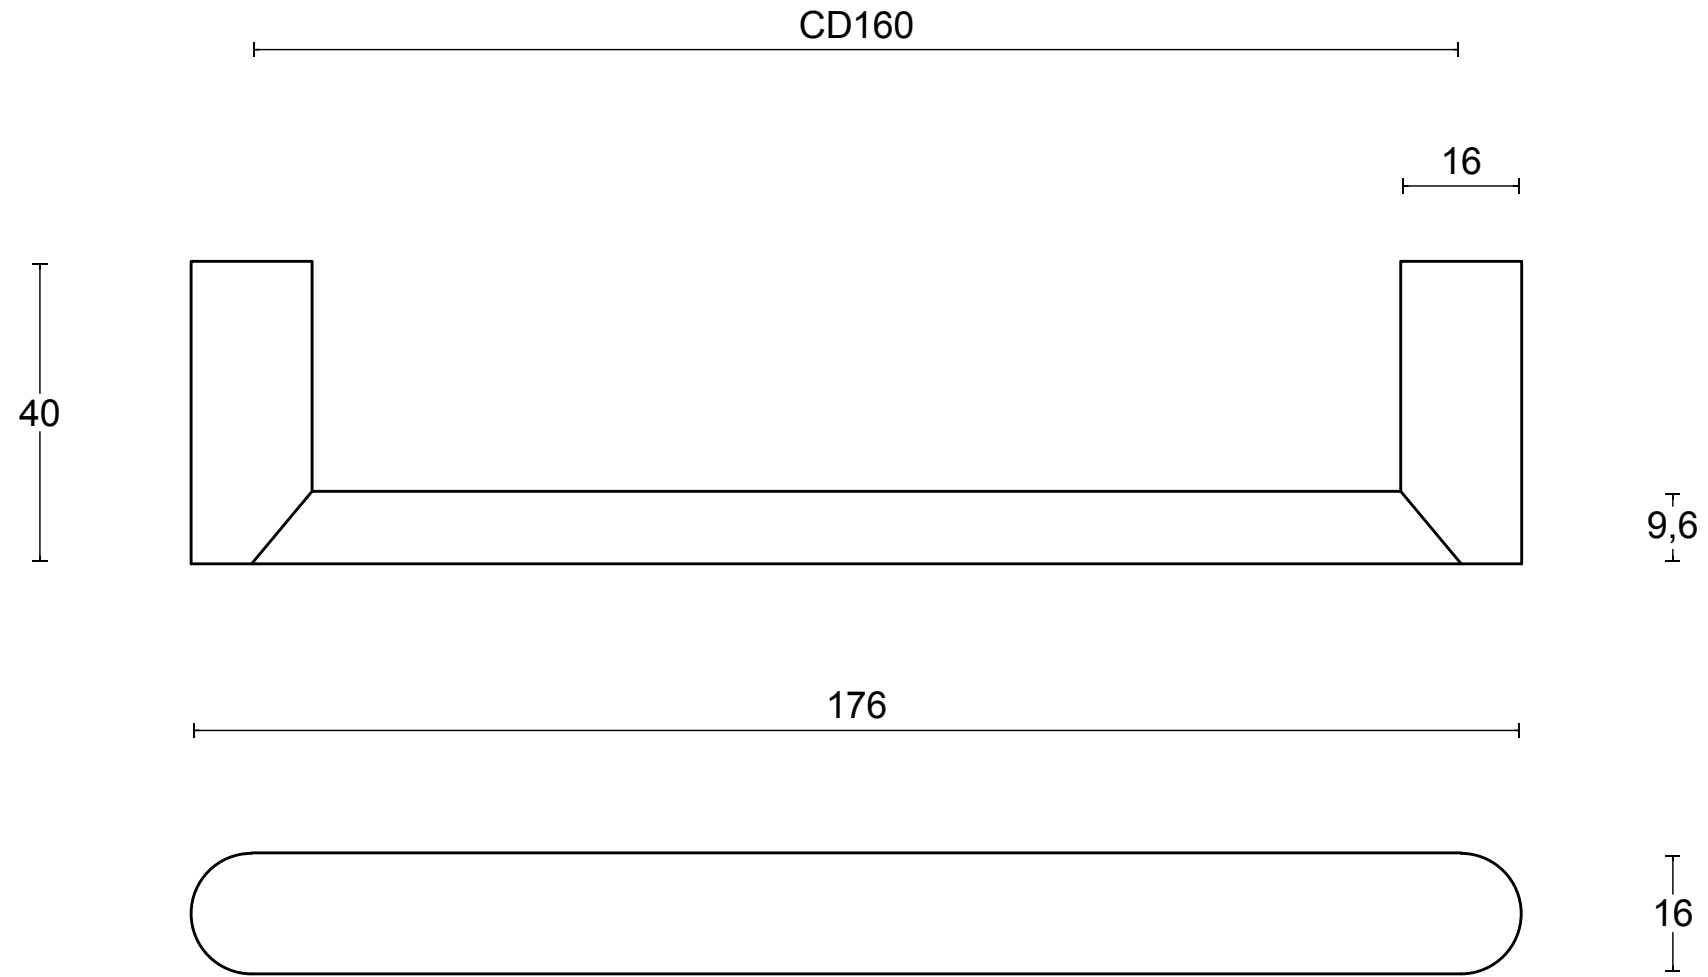

PBA16/160

solid cabinet handle
stainless steel

FORMANI®		Part number:	
		Description:	
Doc no.:	3704M001 PBA16160 V01.dwg	PBA16/160	Format:
Drawn by:	Christian Brimbois		Creation date:
FORMANI HOLLAND B.V. EUROPALAAN 12 6199 AB MAASTRICHT-AIRPORT NL T +31 (0)43 308 90 00 INFO@FORMANI.COM FORMANI.COM		A3	